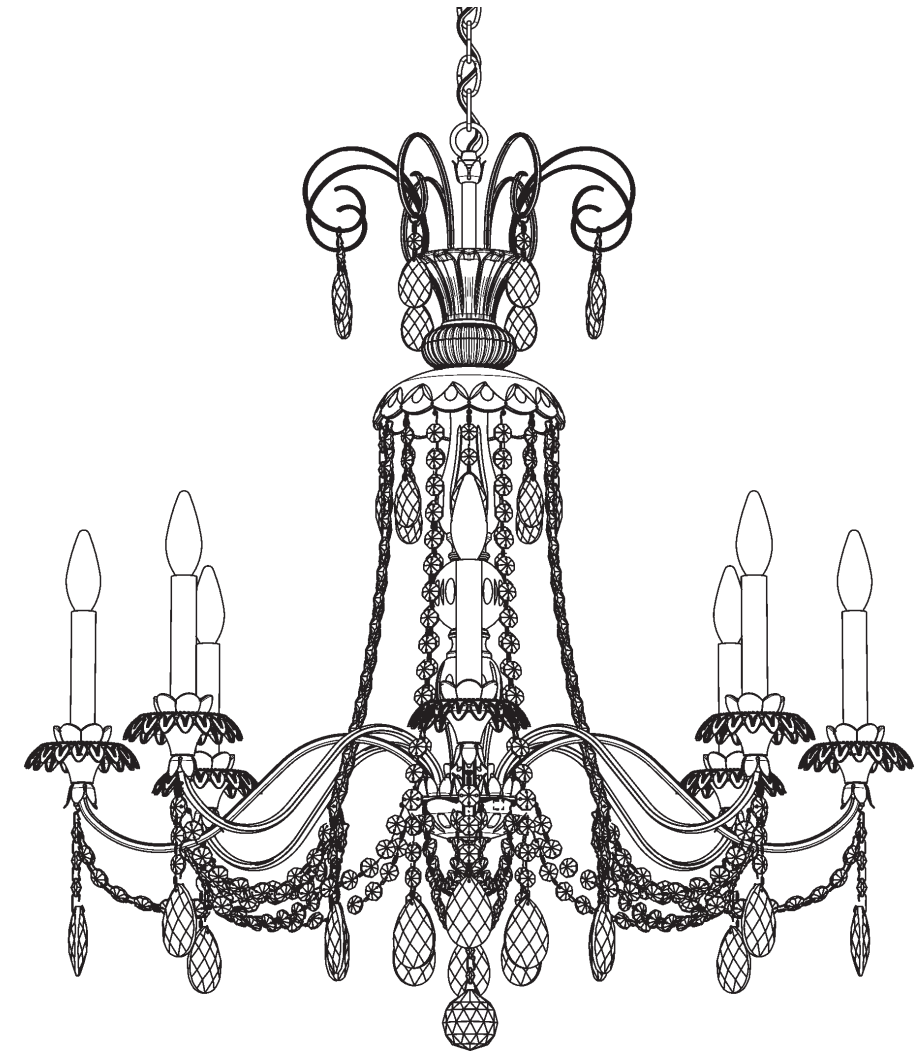

# SCHONBEK

1870

HELENIA AT1008N-\_\_ \_\_H

**T**HIS DESIGN IS THE PROPRIETARY TRADE DRESS/TRADEMARK OF SWAROVSKI LIGHTING, LTD.

8 Lights  
Diameter: 31-1/2"  
Height: 34"  
Hanging Weight: 22lbs.

# SCHONBEK

1870

MAX <u>60</u> W	110-120 V							

SCHONBEK® is a member of the Swarovski group.

**WARNING:**

1 

**Electrical Danger Turn Power Off**

All electrical components must be installed by a licensed electrician in accordance with the National Electric Code and the appropriate local electrical codes.