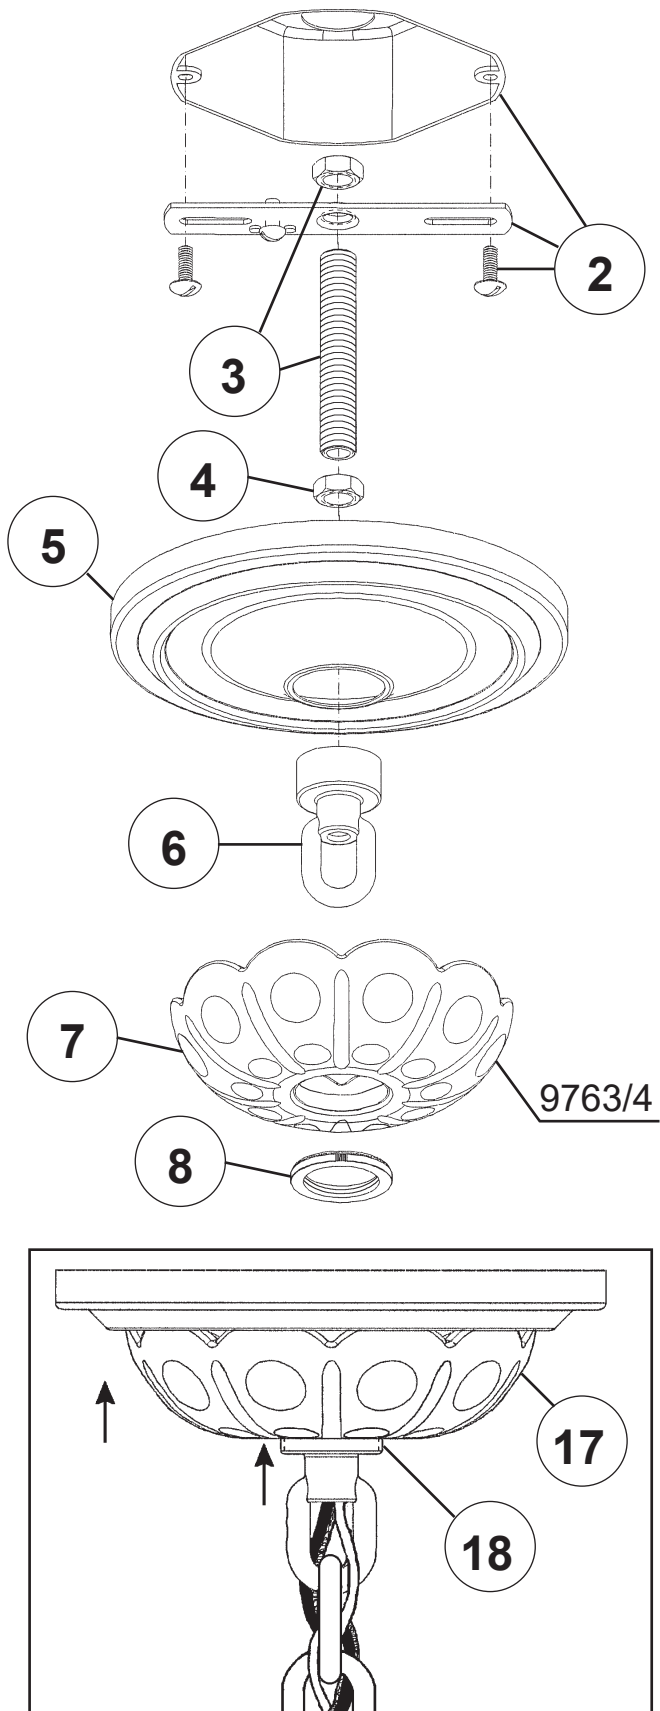

# SCHONBEK

1870

HELENIA AT1008N-\_\_ \_\_H

**T**HIS DESIGN IS THE PROPRIETARY TRADE DRESS/TRADEMARK OF SWAROVSKI LIGHTING, LTD.

8 Lights  
Diameter: 31-1/2"  
Height: 34"  
Hanging Weight: 22lbs.

8 X  : 30458S

20

You will need 8 - B10  
25 Watts Recommended  
60 Watts Max

Install bulbs and be sure  
to test fixture BEFORE  
trimming.

21