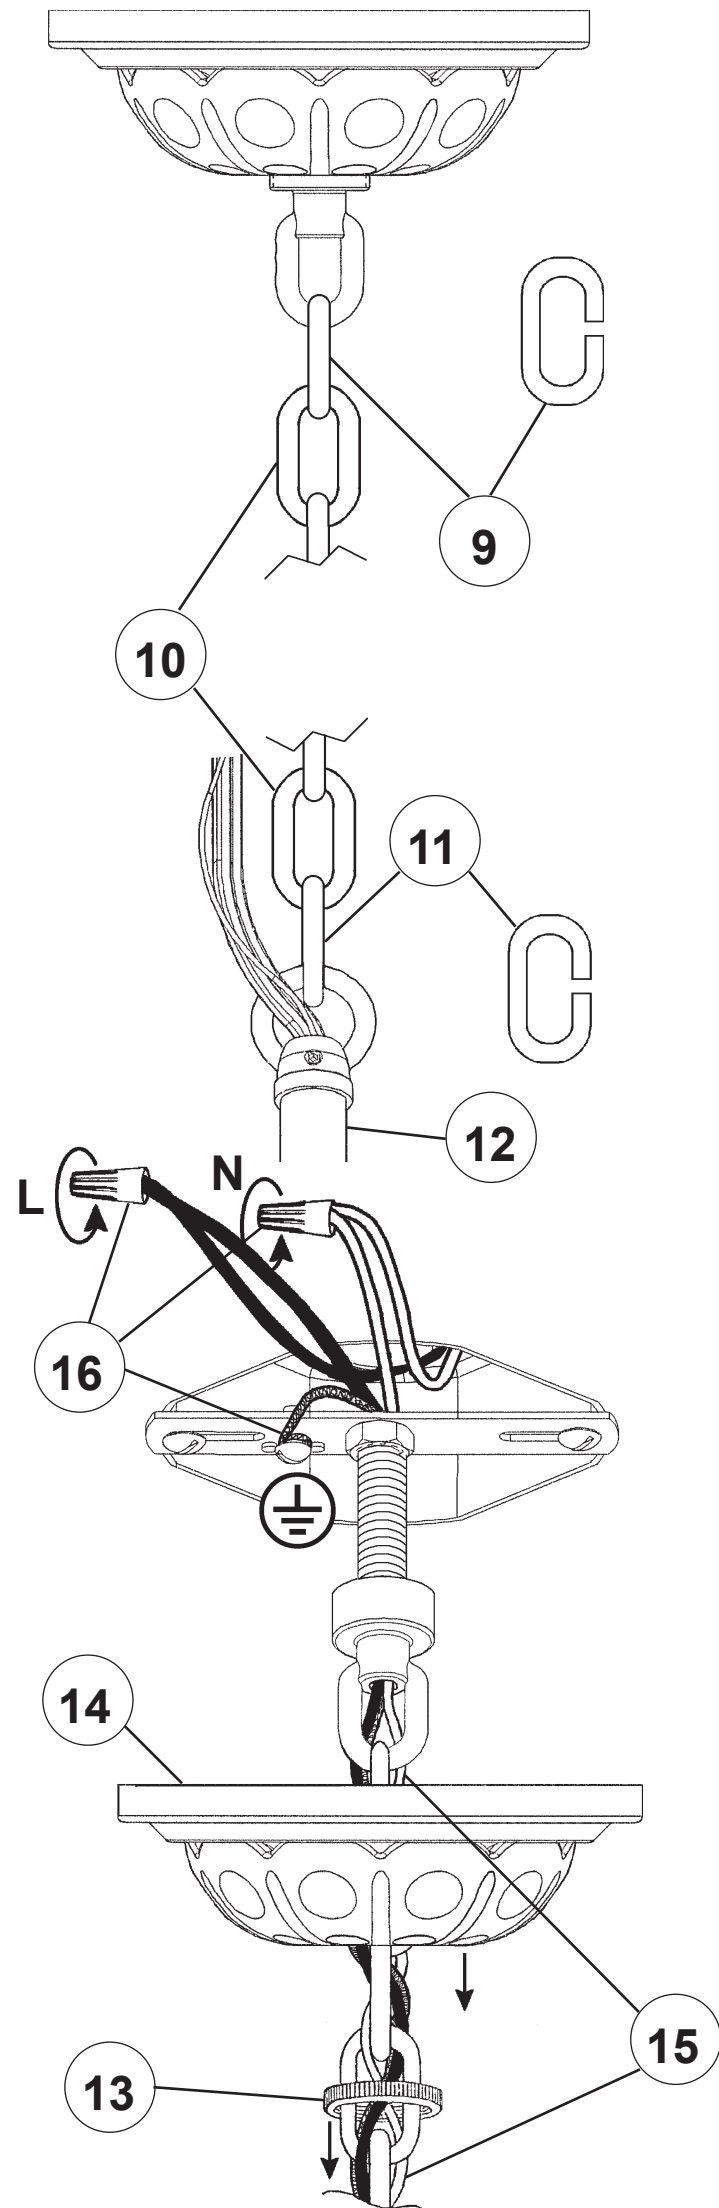

# SCHONBEK

1870

HELENIA AT1008N-\_\_ \_\_H

**T**HIS DESIGN IS THE PROPRIETARY TRADE DRESS/TRADEMARK OF SWAROVSKI LIGHTING, LTD.

8 Lights  
Diameter: 31-1/2"  
Height: 34"  
Hanging Weight: 22lbs.

# SCHONBEK

1870

MAX <u>60</u> W	110-120 V							

SCHONBEK® is a member of the Swarovski group.

**WARNING:**

1 

**Electrical Danger Turn Power Off**

All electrical components must be installed by a licensed electrician in accordance with the National Electric Code and the appropriate local electrical codes.

8 X  : 30458S

20

You will need 8 - B10  
25 Watts Recommended  
60 Watts Max

Install bulbs and be sure  
to test fixture BEFORE  
trimming.

21