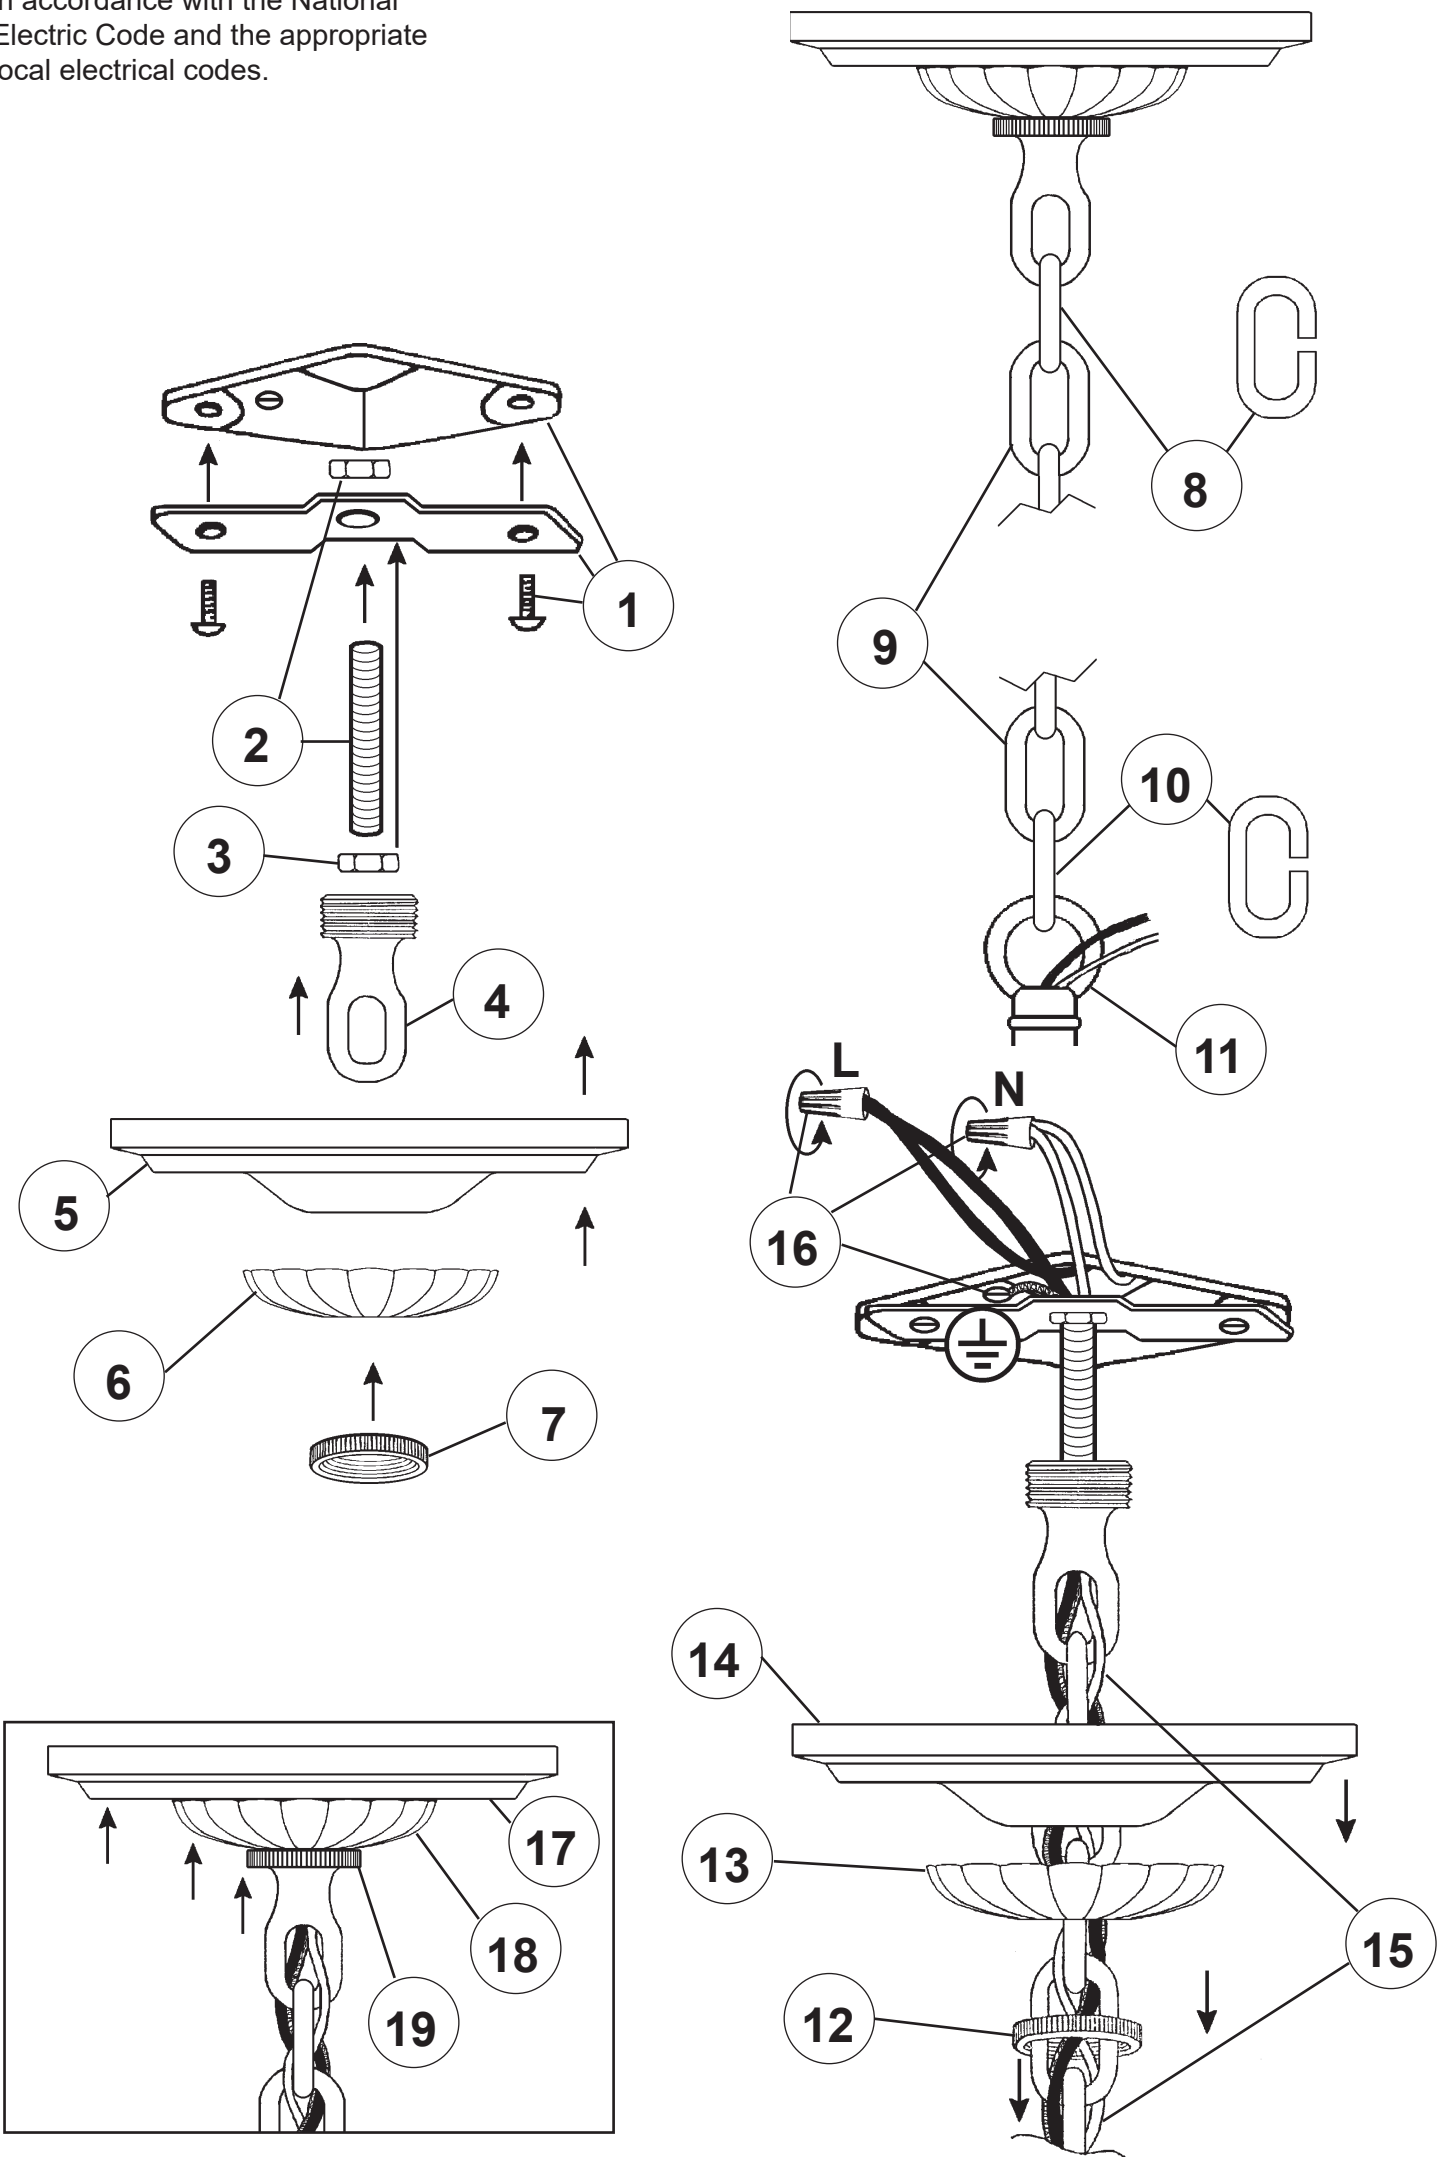

SCHONBEK

1870

NOUVEAU RENAISSANCE RN3871- ___ _H

THIS DESIGN IS THE PROPRIETARY TRADE DRESS/TRADemark OF SWAROVSKI LIGHTING, LTD.

8 Lights
Diameter: 26-1/2"
Body Length: 31"
Hanging Weight: 31lbs.

SCHONBEK

SET 1

N4000
3"
76mm

N4001
3-1/2"
89mm

SET 2

N4001
3-1/2"
89mm

20

You will need 8 - B10
25 Watts Recommended
60 Watts Max

Install bulbs and be sure
to test fixture **BEFORE**
trimming.

1 X  : 400/16-**

Crystal Set 1 in Black

Crystal Set 2 in Black