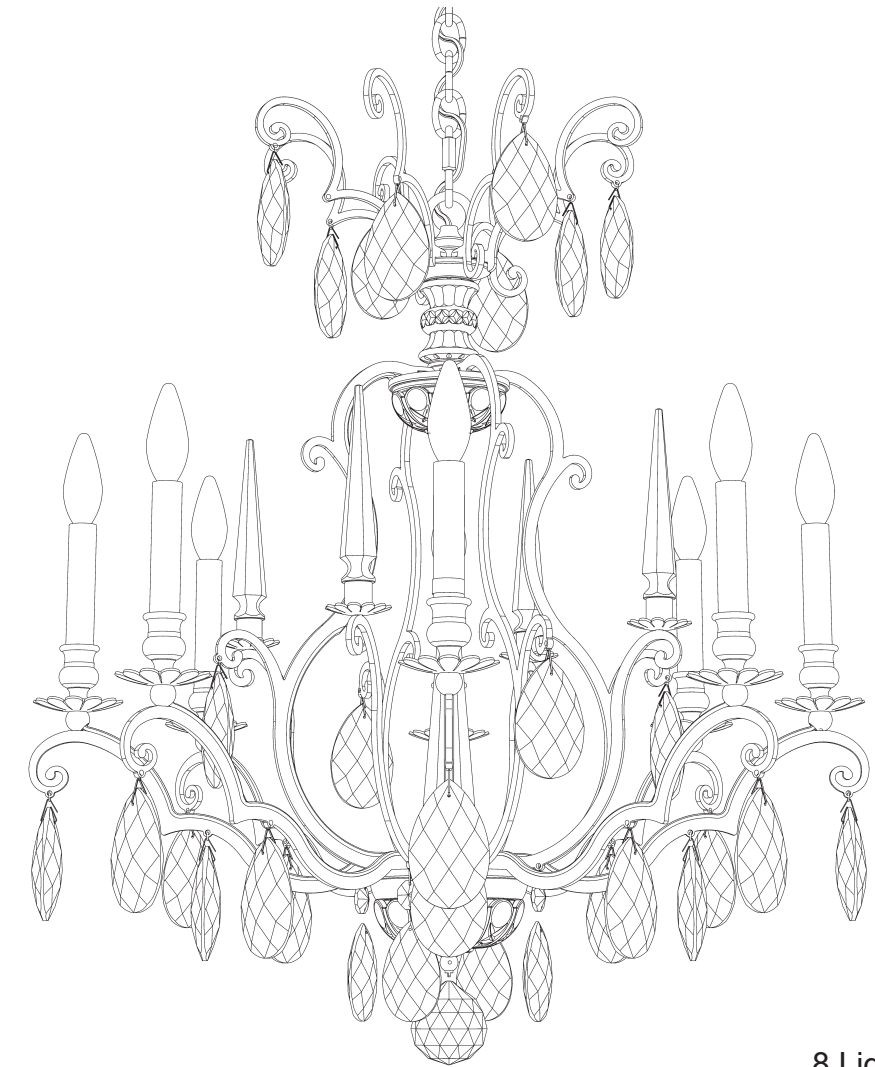

SCHONBEK

1870

NOUVEAU RENAISSANCE RN3871- ___ _H

THIS DESIGN IS THE PROPRIETARY TRADE DRESS/TRADemark OF SWAROVSKI LIGHTING, LTD.

8 Lights
Diameter: 26-1/2"
Body Length: 31"
Hanging Weight: 31lbs.

SCHONBEK

1870

MAX 60 W	110-120 V						

SCHONBEK® is a member of the Swarovski group.

All electrical components must be installed by a licensed electrician in accordance with the National Electric Code and the appropriate local electrical codes.

SET 1

N4000
3"
76mm

N4001
3-1/2"
89mm

SET 2

N4001
3-1/2"
89mm

20

You will need 8 - B10
25 Watts Recommended
60 Watts Max

Install bulbs and be sure
to test fixture **BEFORE**
trimming.