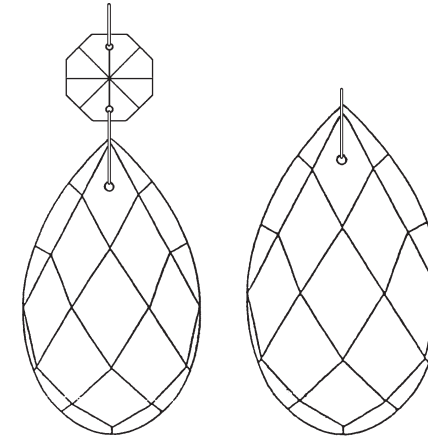

SCHONBEK

1870

NOUVEAU RENAISSANCE RN3871- ___ _H

THIS DESIGN IS THE PROPRIETARY TRADE DRESS/TRADemark OF SWAROVSKI LIGHTING, LTD.

8 Lights
Diameter: 26-1/2"
Body Length: 31"
Hanging Weight: 31lbs.

SCHONBEK

1870

MAX 60 W	110-120 V						

SCHONBEK® is a member of the Swarovski group.

All electrical components must be installed by a licensed electrician in accordance with the National Electric Code and the appropriate local electrical codes.

SET 1

N4000
3"
76mm

N4001
3-1/2"
89mm

SET 2

N4001
3-1/2"
89mm

20

You will need 8 - B10
25 Watts Recommended
60 Watts Max

Install bulbs and be sure
to test fixture **BEFORE**
trimming.

1 X  : 400/16-**

Crystal Set 1 in Black

Crystal Set 2 in Black