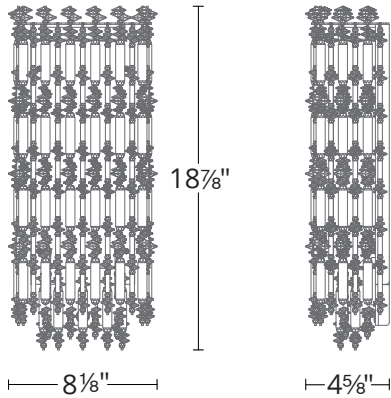

LINE DRAWING

DESCRIPTION

Travel to a paradise of natural splendor. Inspired by the zen of dense bamboo forests, Tahitian is ideal for upscale dining and entertaining spaces. The built-in adjustable LEDs offer your choice of 3000K, 3500K and 4000K color temperature illumination. Offered in heirloom gold, black and antique silver.

FEATURES

- Touch switch on fixture for color temperature adjustability. Switch from 3000K/3500K/4000K.
- A proprietary 120/277V driver concealed within the canopy.

SPECIFICATIONS

CRI	90
Dimming	ELV, TRIAC
Standards	ETL/cETL, Damp, Title 24

Model	Size	LED Color Temp	Finish	Voltage	Wattage	Weight	LED Lumens	Delivered Lumens
S8118	19"	3000K/3500K/4000K	Antique Silver (48) Black (51) Heirloom Gold (22)	120/277V	25W	4 lb	1550	1085

Example: S8118-220