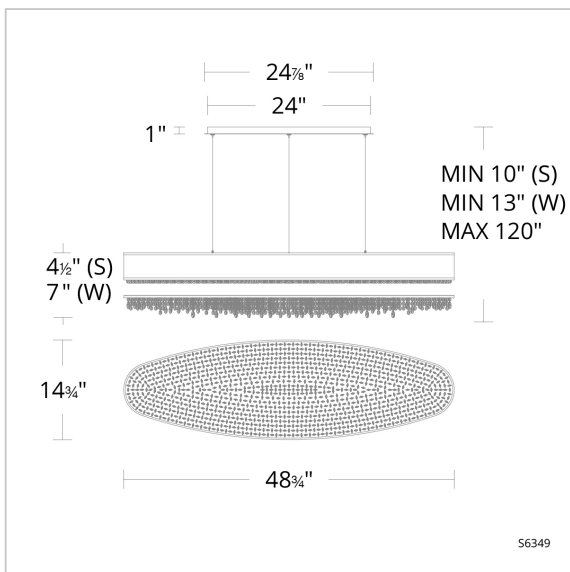

Eclyptix LED

S6349

LINE DRAWING

DESCRIPTION

Starry night. From the pure curved shade of a chandelier erupts a dense shower of crystals, evoking celestial wonder. The harmony of shade and crystal form a gentle, downward light with breathtaking ambiance.

FEATURES

- Built in color temperature adjustability. Switch from 3000K/3500K/4000K.
- Organza overlay fabric shade
- Thin powered aircraft cables provide an ultra clean look for adjustable suspension height.
- Can be mounted on a sloped ceiling.
- Driver concealed within the canopy

CRYSTAL OPTIONS

FINISH OPTIONS

SPECIFICATIONS

Light Source	LED
CRI	90
Dimming	ELV, 0-10V, Triac
Standards	ETL/cETL, Title 24

REPLACEMENT PARTS

S6349SVRSHADE - Silver Shade
S6349WHTSHADE - White Shade

Model	Finish	Crystal	Size	CCT	Weight	Voltage	Wattage	LED Lumens	Delivered Lumens
S6349	- 401	RS RW	49"	3000K/3500K/ 4000K	30lbs	120 VAC	44W	2998	Up To 1665

Example: S6349-401RS1