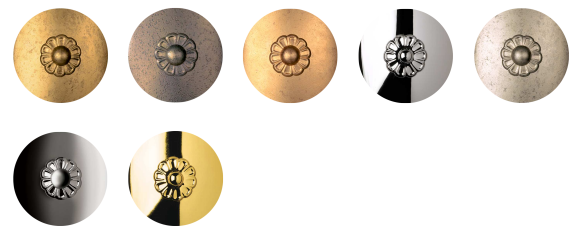

## CENTURY - SCHONBEK

1709

The ultimate heirloom chandelier, regal and refined, timeless and classic. A masterpiece of cascading crystals with an intricately cut crystal column, Century is fit for a ballroom, a stately dining room or a grand residence.

### OPTIONS

Heritage Crystal (H)

-22, -23, -26, -40, -48, -49, -211