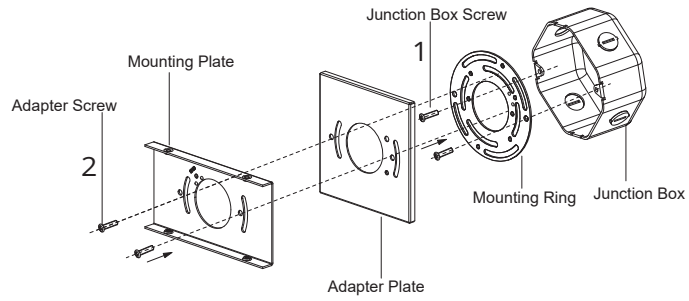

SOLEIL S3510/27/37-__O

THIS DESIGN IS THE PROPRIETARY TRADE DRESS/TRADEMARK OF W SCHONBEK LLC.

<p>S3510: 18W S3527: 27W S3537: 36W</p>			120-277 V				

WWW.SCHONBEK.COM/INSTALLATIONMANUAL

Mounting On Junction Box

All electrical components must be installed by a licensed electrician in accordance with the National Electric Code and the appropriate local electrical codes.

Mounting On Switch Box

S3510 Hanging Point Chart

14 Hanging points(Slots)

- (A) : 1pc
- (B) : 2pcs
- (C) : 6pcs
- (D) : 5pcs

S3527 Hanging Point Chart

31 Hanging points(Slots)

- (A) : 2pcs
- (B) : 2pcs
- (C) : 12pcs
- (D) : 15pcs

S3537 Hanging Point Chart

53 Hanging points(Slots)

- (A) : 4pcs
- (B) : 4pcs
- (C) : 21pcs
- (D) : 24pcs