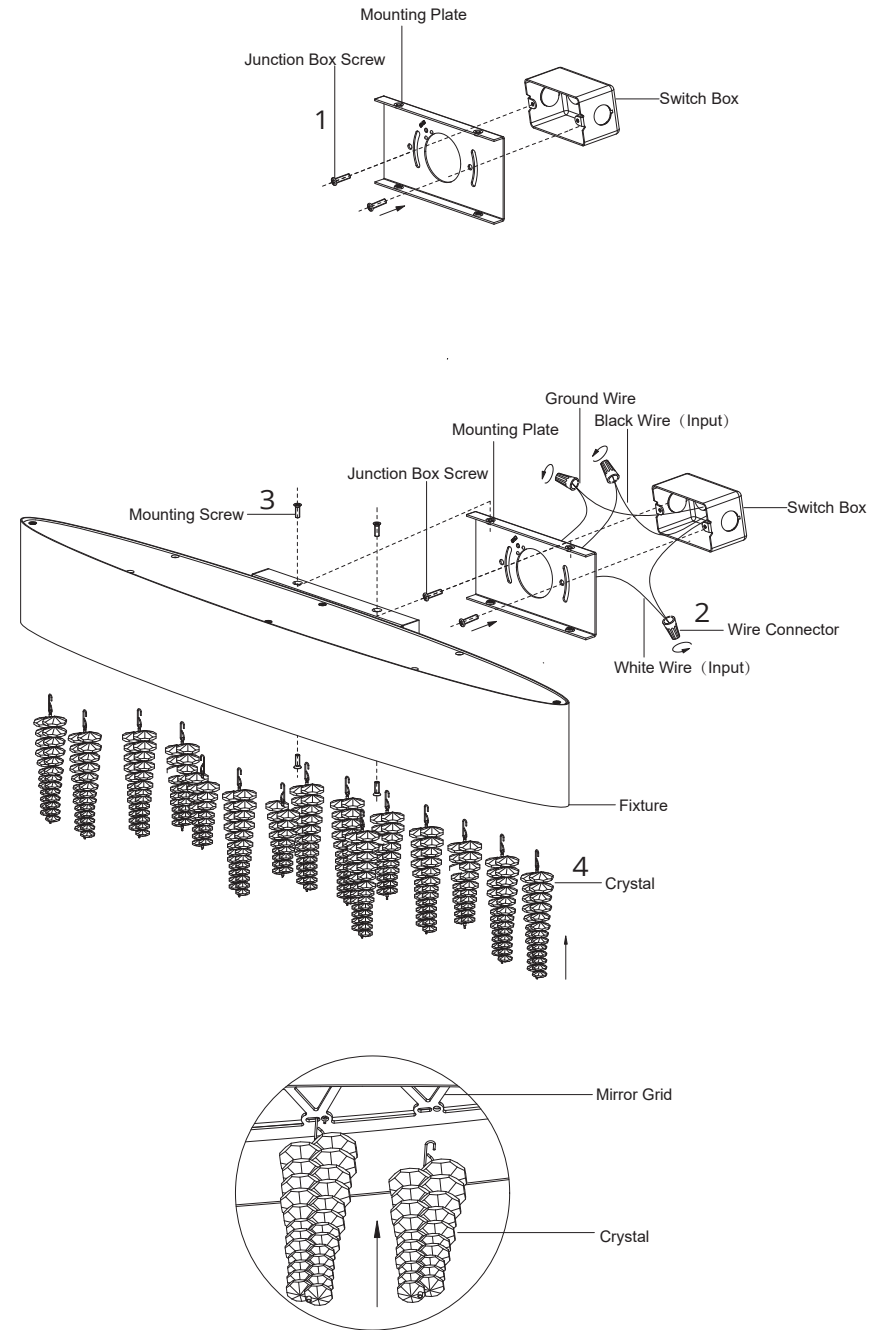

SOLEIL S3510/27/37-__O

THIS DESIGN IS THE PROPRIETARY TRADE DRESS/TRADEMARK OF W SCHONBEK LLC.

<p>S3510: 18W S3527: 27W S3537: 36W</p>			120-277 V				

WWW.SCHONBEK.COM/INSTALLATIONMANUAL

Mounting On Junction Box

All electrical components must be installed by a licensed electrician in accordance with the National Electric Code and the appropriate local electrical codes.

Mounting On Switch Box

S3510 Hanging Point Chart

14 Hanging points(Slots)

- (A) : 1pc
- (B) : 2pcs
- (C) : 6pcs
- (D) : 5pcs

S3527 Hanging Point Chart

31 Hanging points(Slots)

- (A) : 2pcs
- (B) : 2pcs
- (C) : 12pcs
- (D) : 15pcs

S3537 Hanging Point Chart

53 Hanging points(Slots)

- (A) : 4pcs
- (B) : 4pcs
- (C) : 21pcs
- (D) : 24pcs