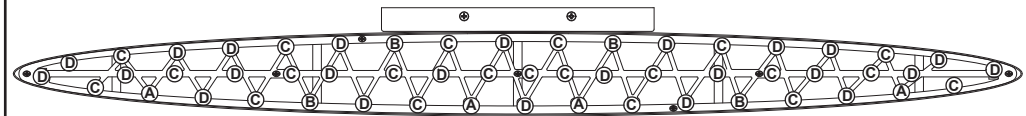

All electrical components must be installed by a licensed electrician in accordance with the National Electric Code and the appropriate local electrical codes.

Mounting On Switch Box

S3510 Hanging Point Chart

14 Hanging points(Slots)

- (A) : 1pc
- (B) : 2pcs
- (C) : 6pcs
- (D) : 5pcs

S3527 Hanging Point Chart

31 Hanging points(Slots)

- (A) : 2pcs
- (B) : 2pcs
- (C) : 12pcs
- (D) : 15pcs

S3537 Hanging Point Chart

53 Hanging points(Slots)

- (A) : 4pcs
- (B) : 4pcs
- (C) : 21pcs
- (D) : 24pcs