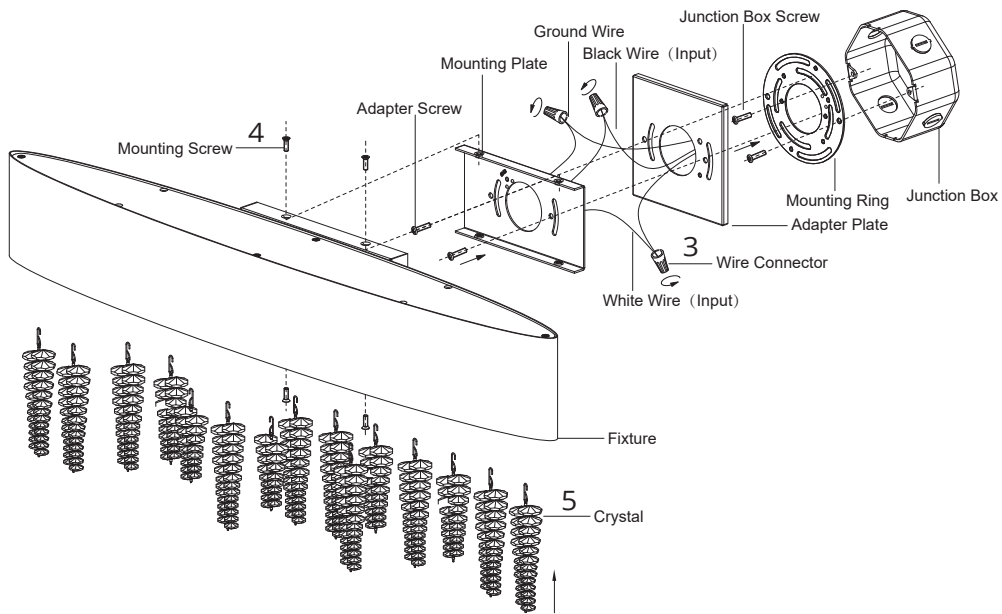

SOLEIL S3510/27/37-__O

THIS DESIGN IS THE PROPRIETARY TRADE DRESS/TRADEMARK OF W SCHONBEK LLC.

<p>S3510: 18W S3527: 27W S3537: 36W</p>			120-277 V				

WWW.SCHONBEK.COM/INSTALLATIONMANUAL

Mounting On Junction Box

All electrical components must be installed by a licensed electrician in accordance with the National Electric Code and the appropriate local electrical codes.

Mounting On Switch Box

S3510 Hanging Point Chart

14 Hanging points(Slots)

- (A) : 1pc
- (B) : 2pcs
- (C) : 6pcs
- (D) : 5pcs

S3527 Hanging Point Chart

31 Hanging points(Slots)

- (A) : 2pcs
- (B) : 2pcs
- (C) : 12pcs
- (D) : 15pcs

S3537 Hanging Point Chart

53 Hanging points(Slots)

- (A) : 4pcs
- (B) : 4pcs
- (C) : 21pcs
- (D) : 24pcs