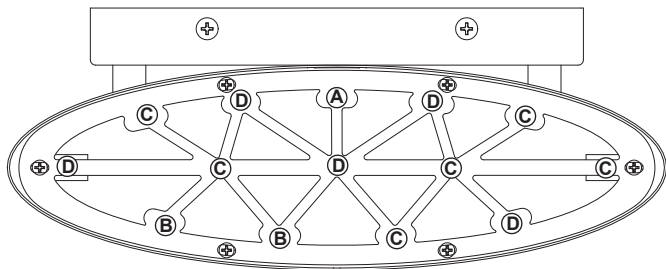

SOLEIL S3510/27/37-__O

THIS DESIGN IS THE PROPRIETARY TRADE DRESS/TRADEMARK OF W SCHONBEK LLC.

<p>S3510: 18W S3527: 27W S3537: 36W</p>			120-277 V				

WWW.SCHONBEK.COM/INSTALLATIONMANUAL

Mounting On Junction Box

All electrical components must be installed by a licensed electrician in accordance with the National Electric Code and the appropriate local electrical codes.

Mounting On Switch Box

S3510 Hanging Point Chart

14 Hanging points(Slots)

- (A) : 1pc
- (B) : 2pcs
- (C) : 6pcs
- (D) : 5pcs

S3527 Hanging Point Chart

31 Hanging points(Slots)

- (A) : 2pcs
- (B) : 2pcs
- (C) : 12pcs
- (D) : 15pcs

S3537 Hanging Point Chart

53 Hanging points(Slots)

- (A) : 4pcs
- (B) : 4pcs
- (C) : 21pcs
- (D) : 24pcs