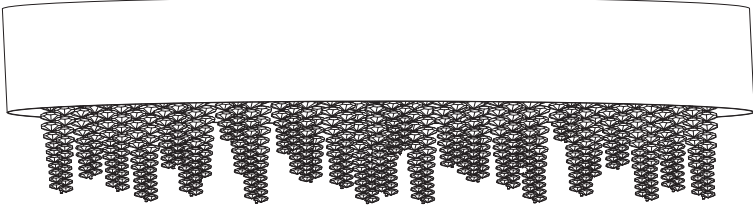

SOLEIL S3510/27/37-__O

THIS DESIGN IS THE PROPRIETARY TRADE DRESS/TRADEMARK OF W SCHONBEK LLC.

<p>S3510: 18W S3527: 27W S3537: 36W</p>			120-277 V				

WWW.SCHONBEK.COM/INSTALLATIONMANUAL

Mounting On Junction Box

All electrical components must be installed by a licensed electrician in accordance with the National Electric Code and the appropriate local electrical codes.

Mounting On Switch Box

S3510 Hanging Point Chart

14 Hanging points(Slots)

- (A) : 1pc
- (B) : 2pcs
- (C) : 6pcs
- (D) : 5pcs

S3527 Hanging Point Chart

31 Hanging points(Slots)

- (A) : 2pcs
- (B) : 2pcs
- (C) : 12pcs
- (D) : 15pcs

S3537 Hanging Point Chart

53 Hanging points(Slots)

- (A) : 4pcs
- (B) : 4pcs
- (C) : 21pcs
- (D) : 24pcs