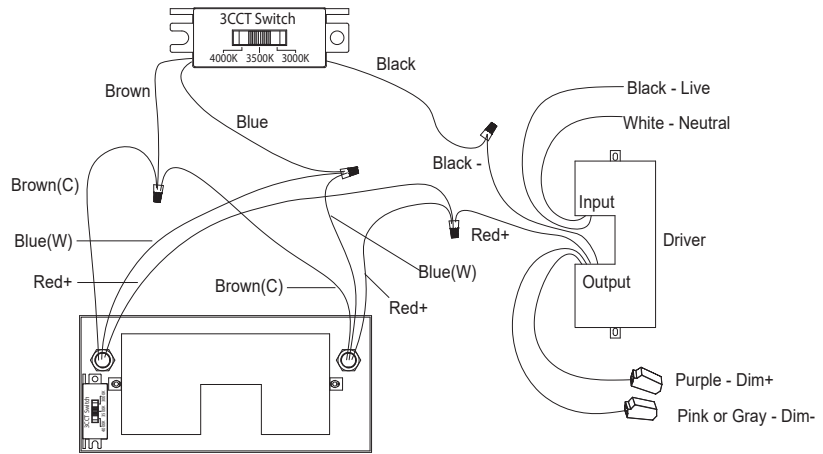

SOLEIL S3510/27/37-__O

THIS DESIGN IS THE PROPRIETARY TRADE DRESS/TRADEMARK OF W SCHONBEK LLC.

<p>S3510: 18W S3527: 27W S3537: 36W</p>			120-277 V				

WWW.SCHONBEK.COM/INSTALLATIONMANUAL

Mounting On Junction Box

All electrical components must be installed by a licensed electrician in accordance with the National Electric Code and the appropriate local electrical codes.

Mounting On Switch Box

S3510 Hanging Point Chart

14 Hanging points(Slots)

- (A) : 1pc
- (B) : 2pcs
- (C) : 6pcs
- (D) : 5pcs

S3527 Hanging Point Chart

31 Hanging points(Slots)

- (A) : 2pcs
- (B) : 2pcs
- (C) : 12pcs
- (D) : 15pcs

S3537 Hanging Point Chart

53 Hanging points(Slots)

- (A) : 4pcs
- (B) : 4pcs
- (C) : 21pcs
- (D) : 24pcs