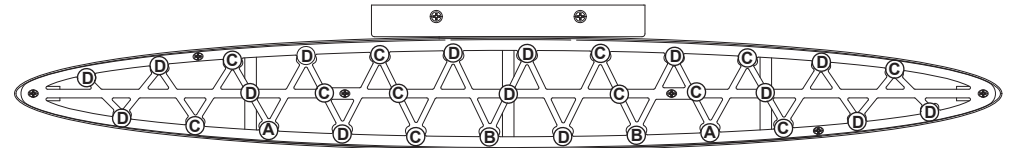

SOLEIL S3510/27/37-__O

THIS DESIGN IS THE PROPRIETARY TRADE DRESS/TRADEMARK OF W SCHONBEK LLC.

<p>S3510: 18W S3527: 27W S3537: 36W</p>			120-277 V				

WWW.SCHONBEK.COM/INSTALLATIONMANUAL

Mounting On Junction Box

All electrical components must be installed by a licensed electrician in accordance with the National Electric Code and the appropriate local electrical codes.

Mounting On Switch Box

S3510 Hanging Point Chart

14 Hanging points(Slots)

- (A) : 1pc
- (B) : 2pcs
- (C) : 6pcs
- (D) : 5pcs

S3527 Hanging Point Chart

31 Hanging points(Slots)

- (A) : 2pcs
- (B) : 2pcs
- (C) : 12pcs
- (D) : 15pcs

S3537 Hanging Point Chart

53 Hanging points(Slots)

- (A) : 4pcs
- (B) : 4pcs
- (C) : 21pcs
- (D) : 24pcs