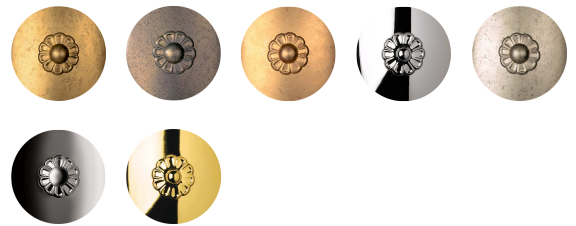

CENTURY - SCHONBEK

1701

The ultimate heirloom chandelier, regal and refined, timeless and classic. A masterpiece of cascading crystals with an intricately cut crystal column, Century is fit for a ballroom, a stately dining room or a grand residence.

OPTIONS

Heritage Crystal (H)

-22, -23, -26, -40, -48, -49, -211

MORE CENTURY

1702	1703	1704
1705	1707	1709
1712	1716	1718
1829		

- SWAROVSKI-LIGHTING.COM/SCHONBEK
- [VIEW](#)
- [CONNECT](#)
- [WHERE TO BUY](#)

SPECIFICATIONS

Width/Length:	4.5in / 11cm
↕ Height:	13in / 33cm
↔ Depth/Extension:	6in / 15cm
🏠 Hang Weight:	2lbs / .9kg
Tier Count:	1
Light Source:	Incandescent Bulb
Bulb Count:	1
Bulb Info:	(1) E12, 60 MAX, B10**