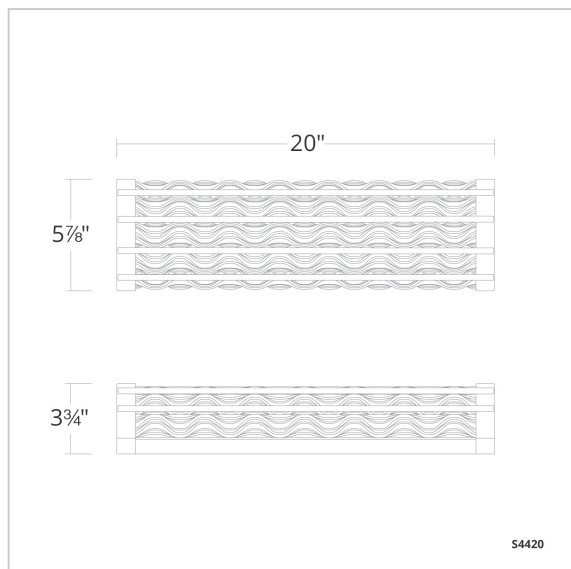

Fortress

S4420

LINE DRAWING

DESCRIPTION

Layers of glamorous hand-finished Aged Brass and sparkling Optic crystal unite, creating a magical curvilinear silhouette. This luminous wall light brings artistry and beauty into everyday life, adding a sense of wonder to luxury baths.

FEATURES

- Built in color temperature adjustability. Switch from 3000K/3500K/4000K.
- Can be mounted on wall in all orientations
- Driver concealed within the canopy

CRYSTAL OPTIONS

Optic Crystal
(O)

FINISH OPTIONS

Aged Brass
(-700)

SPECIFICATIONS

Light Source	LED
CRI	90
Dimming	ELV, Triac
Standards	ETL/cETL, Title 24

REPLACEMENT PARTS

RPL-GLA-4420 - Replacement Glass for S4420

Model	Finish	Crystal	Size	CCT	Weight	Voltage	Wattage	LED Lumens	Delivered Lumens
S4420	- 700	O	20"	3000K/3500K/ 4000K	9.1lbs	120-277 VAC	20W	2392	Up To 1435