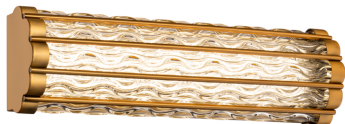

Fortress

S4420

LINE DRAWING

DESCRIPTION

Layers of glamorous hand-finished Aged Brass and sparkling Optic crystal unite, creating a magical curvilinear silhouette. This luminous wall light brings artistry and beauty into everyday life, adding a sense of wonder to luxury baths.

FEATURES

- Built in color temperature adjustability. Switch from 3000K/3500K/4000K.
- Can be mounted on wall in all orientations
- Driver concealed within the canopy

CRYSTAL OPTIONS

Optic Crystal
(O)

FINISH OPTIONS

Aged Brass
(-700)

SPECIFICATIONS

Light Source	LED
CRI	90
Dimming	ELV, Triac
Standards	ETL/cETL, Title 24

REPLACEMENT PARTS

RPL-GLA-4420 - Replacement Glass for S4420

Model	Finish	Crystal	Size	CCT	Weight	Voltage	Wattage	LED Lumens	Delivered Lumens
S4420	- 700	O	20"	3000K/3500K/ 4000K	9.1lbs	120-277 VAC	20W	2392	Up To 1435