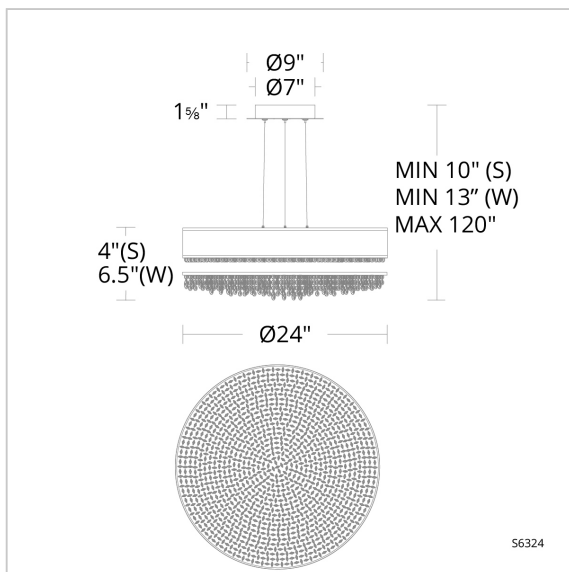

Eclyptix LED

S6324

LINE DRAWING

DESCRIPTION

Starry night. From the pure curved shade of a chandelier erupts a dense shower of crystals, evoking celestial wonder. The harmony of shade and crystal form a gentle, downward light with breathtaking ambiance.

FEATURES

- Built in color temperature adjustability. Switch from 3000K/3500K/4000K.
- Organza overlay fabric shade
- Thin powered aircraft cables provide an ultra clean look for adjustable suspension height.
- Can be mounted on a sloped ceiling.
- Driver concealed within the canopy

CRYSTAL OPTIONS

Radiance Wavy
Crystal
(RW)

Radiance
Smooth Crystal
(RS)

FINISH OPTIONS

Polished
Stainless
Steel
(-401)

SPECIFICATIONS

Light Source	LED
CRI	90
Dimming	ELV,0-10V, Triac
Standards	ETL/cETL, Title 24

REPLACEMENT PARTS

S6324WHTSHADE - White Shade
S6324SVRSHADE - Silver Shade

Model	Finish	Crystal	Size	CCT	Weight	Voltage	Wattage	LED Lumens	Delivered Lumens
S6324	- 401	RW RS	24"	3000K/3500K/ 4000K	21lbs	120 VAC	31W	2166	Up To 1170