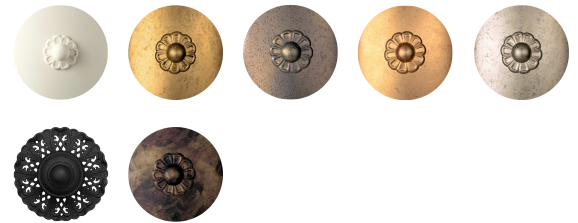

## VESCA - SCHONBEK

VA8339

This delicate, graceful chandelier blossoms like a strawberry at spring, evoking the petals of a flower adorned with decorative crystal chains. This unusual design will bring a lyrical atmosphere to charming dining spaces.

### OPTIONS

Heritage Crystal (H), SPECTRA CRYSTAL (A),  
CRYSTALS FROM SWAROVSKI (S)

-06, -22, -23, -26, -48, -59, -76