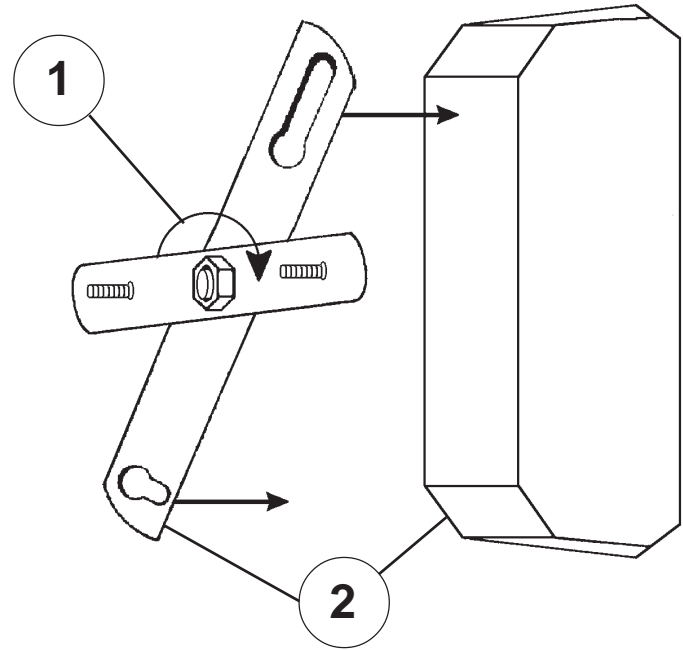

SCHONBEK®

LA SCALA 5001- _ _ _

2 Lights
Diameter: 15"
Body Length: 17"
Extension: 6"
Hanging Weight: 4 1/2 lbs.

THIS DESIGN IS THE PROPRIETARY
TRADE DRESS/TRADEMARK OF
SWAROVSKI LIGHTING, LTD.

SCHONBEK®

MAX 60 W		110-120 V					

SCHONBEK® is a member of the Swarovski group.

All electrical components must be installed by a licensed electrician in accordance with the National Electric Code and the appropriate local electrical codes.