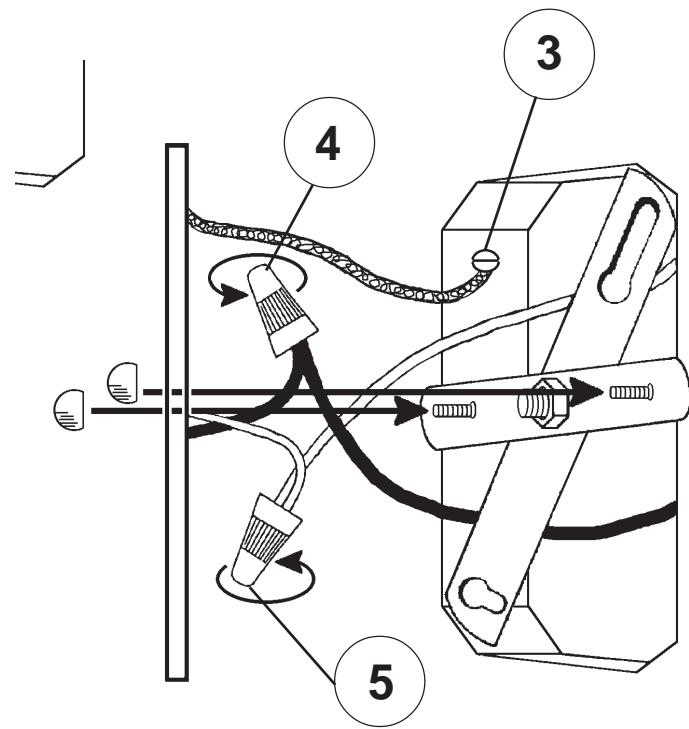

SCHONBEK®

LA SCALA 5001- _ _ _

2 Lights
Diameter: 15"
Body Length: 17"
Extension: 6"
Hanging Weight: 4 1/2 lbs.

THIS DESIGN IS THE PROPRIETARY
TRADE DRESS/TRADEMARK OF
SWAROVSKI LIGHTING, LTD.

SCHONBEK®

MAX 60 W		110-120 V					

8

You will need 2 - B10
25 Watts Recommended
60 Watts Max

Install bulbs and be sure
to test fixture BEFORE
trimming.