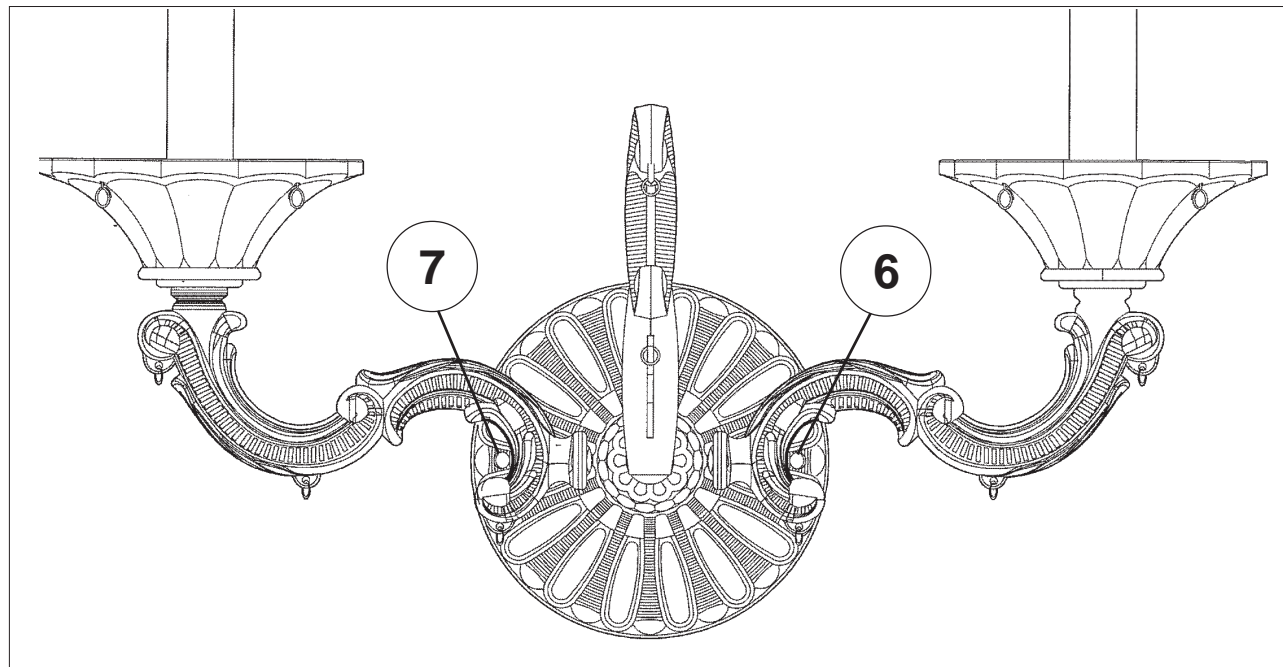

All electrical components must be installed by a licensed electrician in accordance with the National Electric Code and the appropriate local electrical codes.