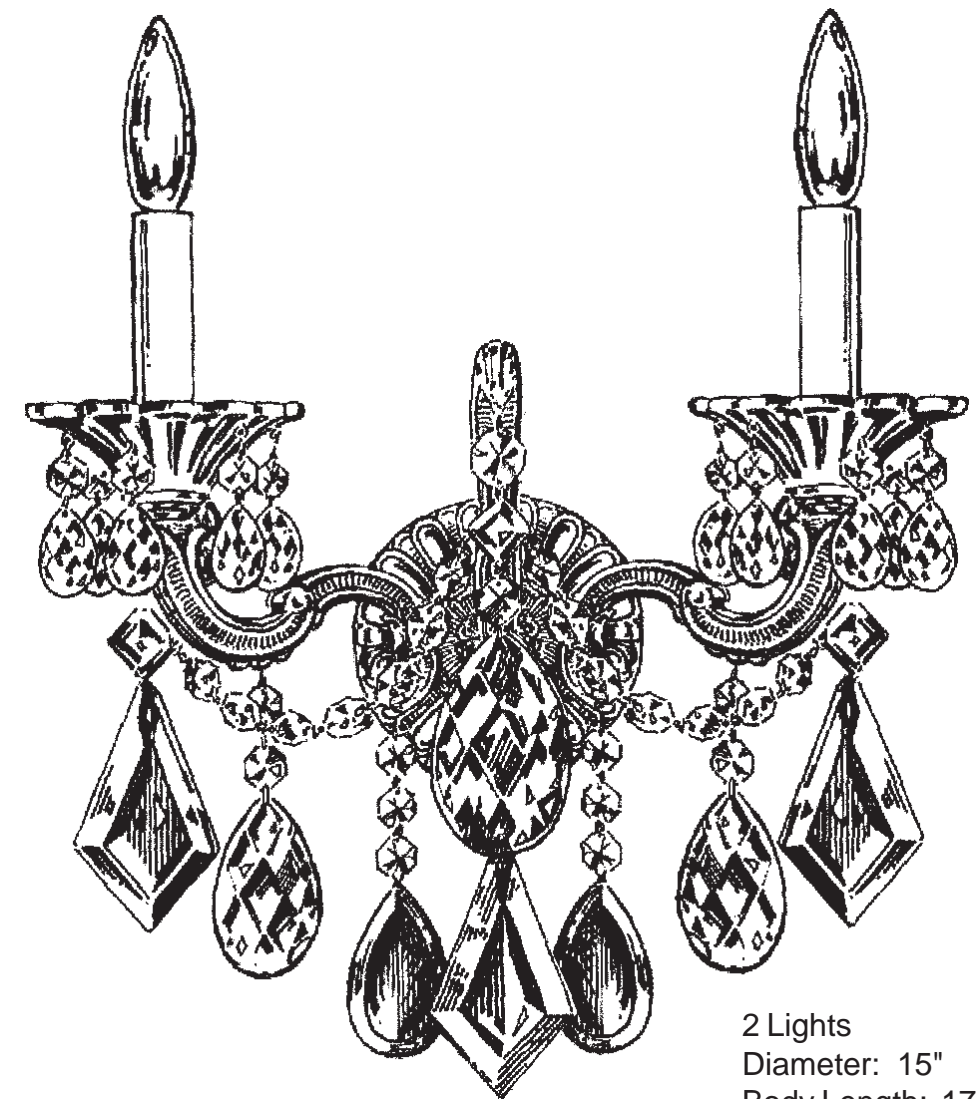

SCHONBEK®

LA SCALA 5001- _ _ _

2 Lights
Diameter: 15"
Body Length: 17"
Extension: 6"
Hanging Weight: 4 1/2 lbs.

THIS DESIGN IS THE PROPRIETARY
TRADE DRESS/TRADEMARK OF
SWAROVSKI LIGHTING, LTD.

SCHONBEK®

MAX 60 W		110-120 V					