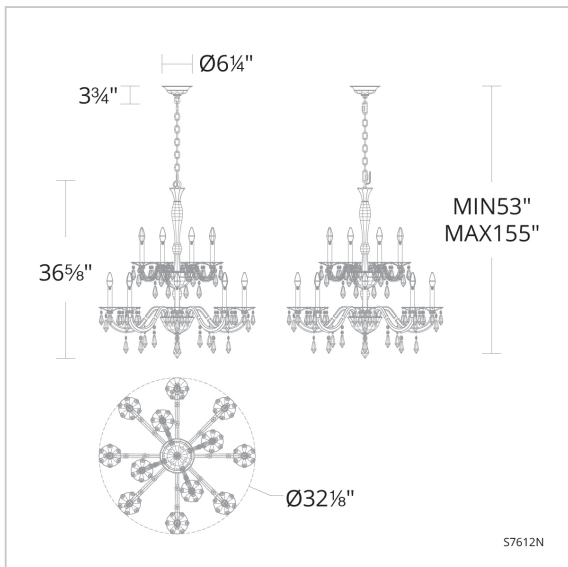

FEATURES

- Delicate mouth blown glass column accented by artisan aluminum cast arms
- Uses twelve 60w maximum B10 bulbs (not included)
- Adorned by exclusive Schonbek Radiance icicle crystal
- Available in Schonbek Signature Finishes and Schonbek Premium Finishes
- Can be mounted on a sloped ceiling.

Heirloom
Bronze
(-76)
Premium

SPECIFICATIONS

**Light Source
Standards**

Incandescent
UL/cUL

LINE DRAWING

Model	Finish	Crystal	# of Lights	Voltage	Height	Width
S7612	- 22	R	12 Lights	120 VAC	36.6"	32.1"
	- 48					
	- 51					
	- 26					
	- 23					
	- 76					