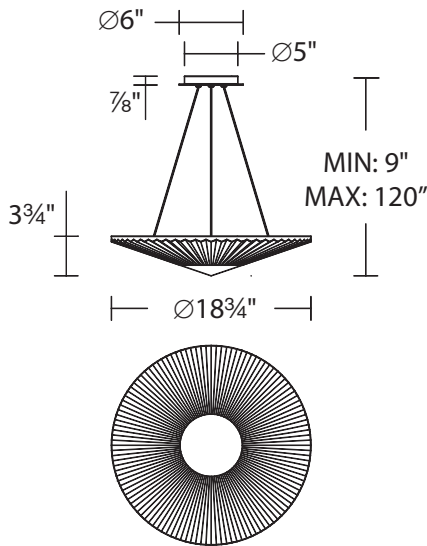

AVAILABLE FINISHES

Aged Brass (700)

Chrome (702)

LINE DRAWING

DESCRIPTION

Calming and prescient, Origami proffers a simple elegance. Folds in the patterned Schonbek handcut crystal glass shade illuminate as prisms to bend light. Integral LEDs discreetly offer generous indirect illumination from behind a reflector plate finished in luxurious Aged Brass or Chrome.

SPECIFICATIONS

CRI	90
Dimming	ELV, TRIAC
Standards	ETL/cETL, Damp, Title 24

Model	Size	LED Color Temp	Finish	Voltage	Wattage	Weight	LED Lumens	Delivered Lumens
S7219	19"	3000K/3500K/4000K	Aged Brass (700) Chrome (702)	120/277V	20W	21 lb	527	439