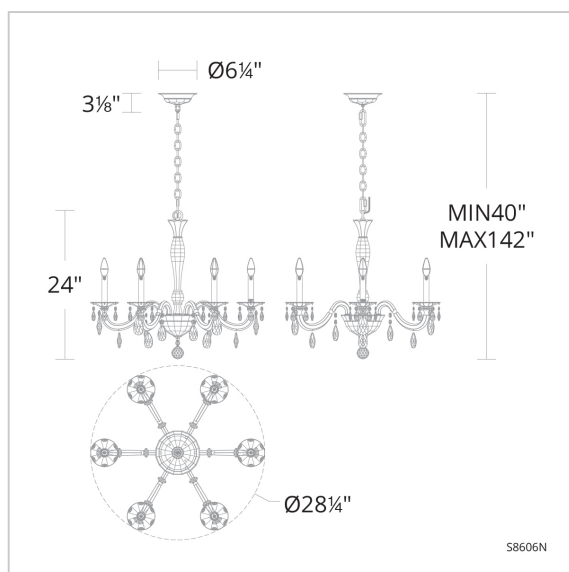

# San Marco

S8606

## LINE DRAWING

## FEATURES

- Delicate mouth blown glass column accented by artisan aluminum cast arms
- Uses six 60w maximum B10 bulbs (not included)
- Adorned by traditional Schonbek Radiance crystal drops
- Available in Schonbek Signature Finishes and Schonbek Premium Finishes
- Can be mounted on a sloped ceiling.

## SPECIFICATIONS

**Light Source Standards** Incandescent  
UL/cUL

Model	Finish	Crystal	# of Lights	Voltage	Height	Width
S8606	- 76	R	6 Lights	120 VAC	24"	28.3"
	- 23					
	- 26					
	- 51					
	- 48					
	- 22					