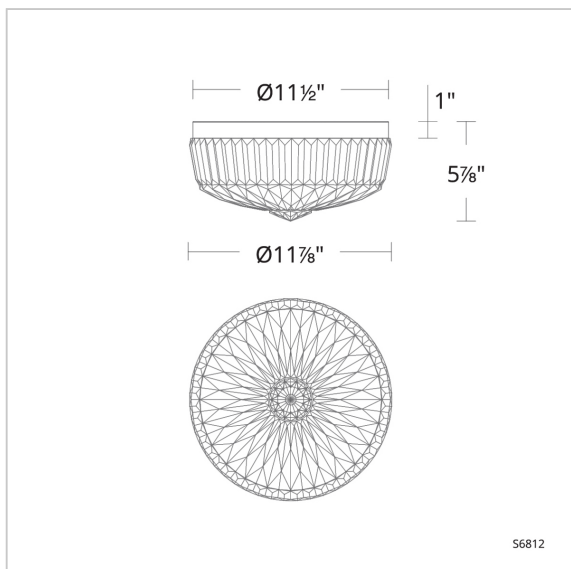

### LINE DRAWING

### REPLACEMENT PARTS

RPL-GLA-6812 - Crystal Glass  
RPL-GLA-6812-INNER - Inner Glass Shade

Model	Finish	Crystal	Size	CCT	Weight	Voltage	Wattage	LED Lumens	Delivered Lumens
S6812	- 701	H	12"	3000K/3500K/ 4000K	15.2lbs	120-277 VAC	31W	3400	Up To 2389