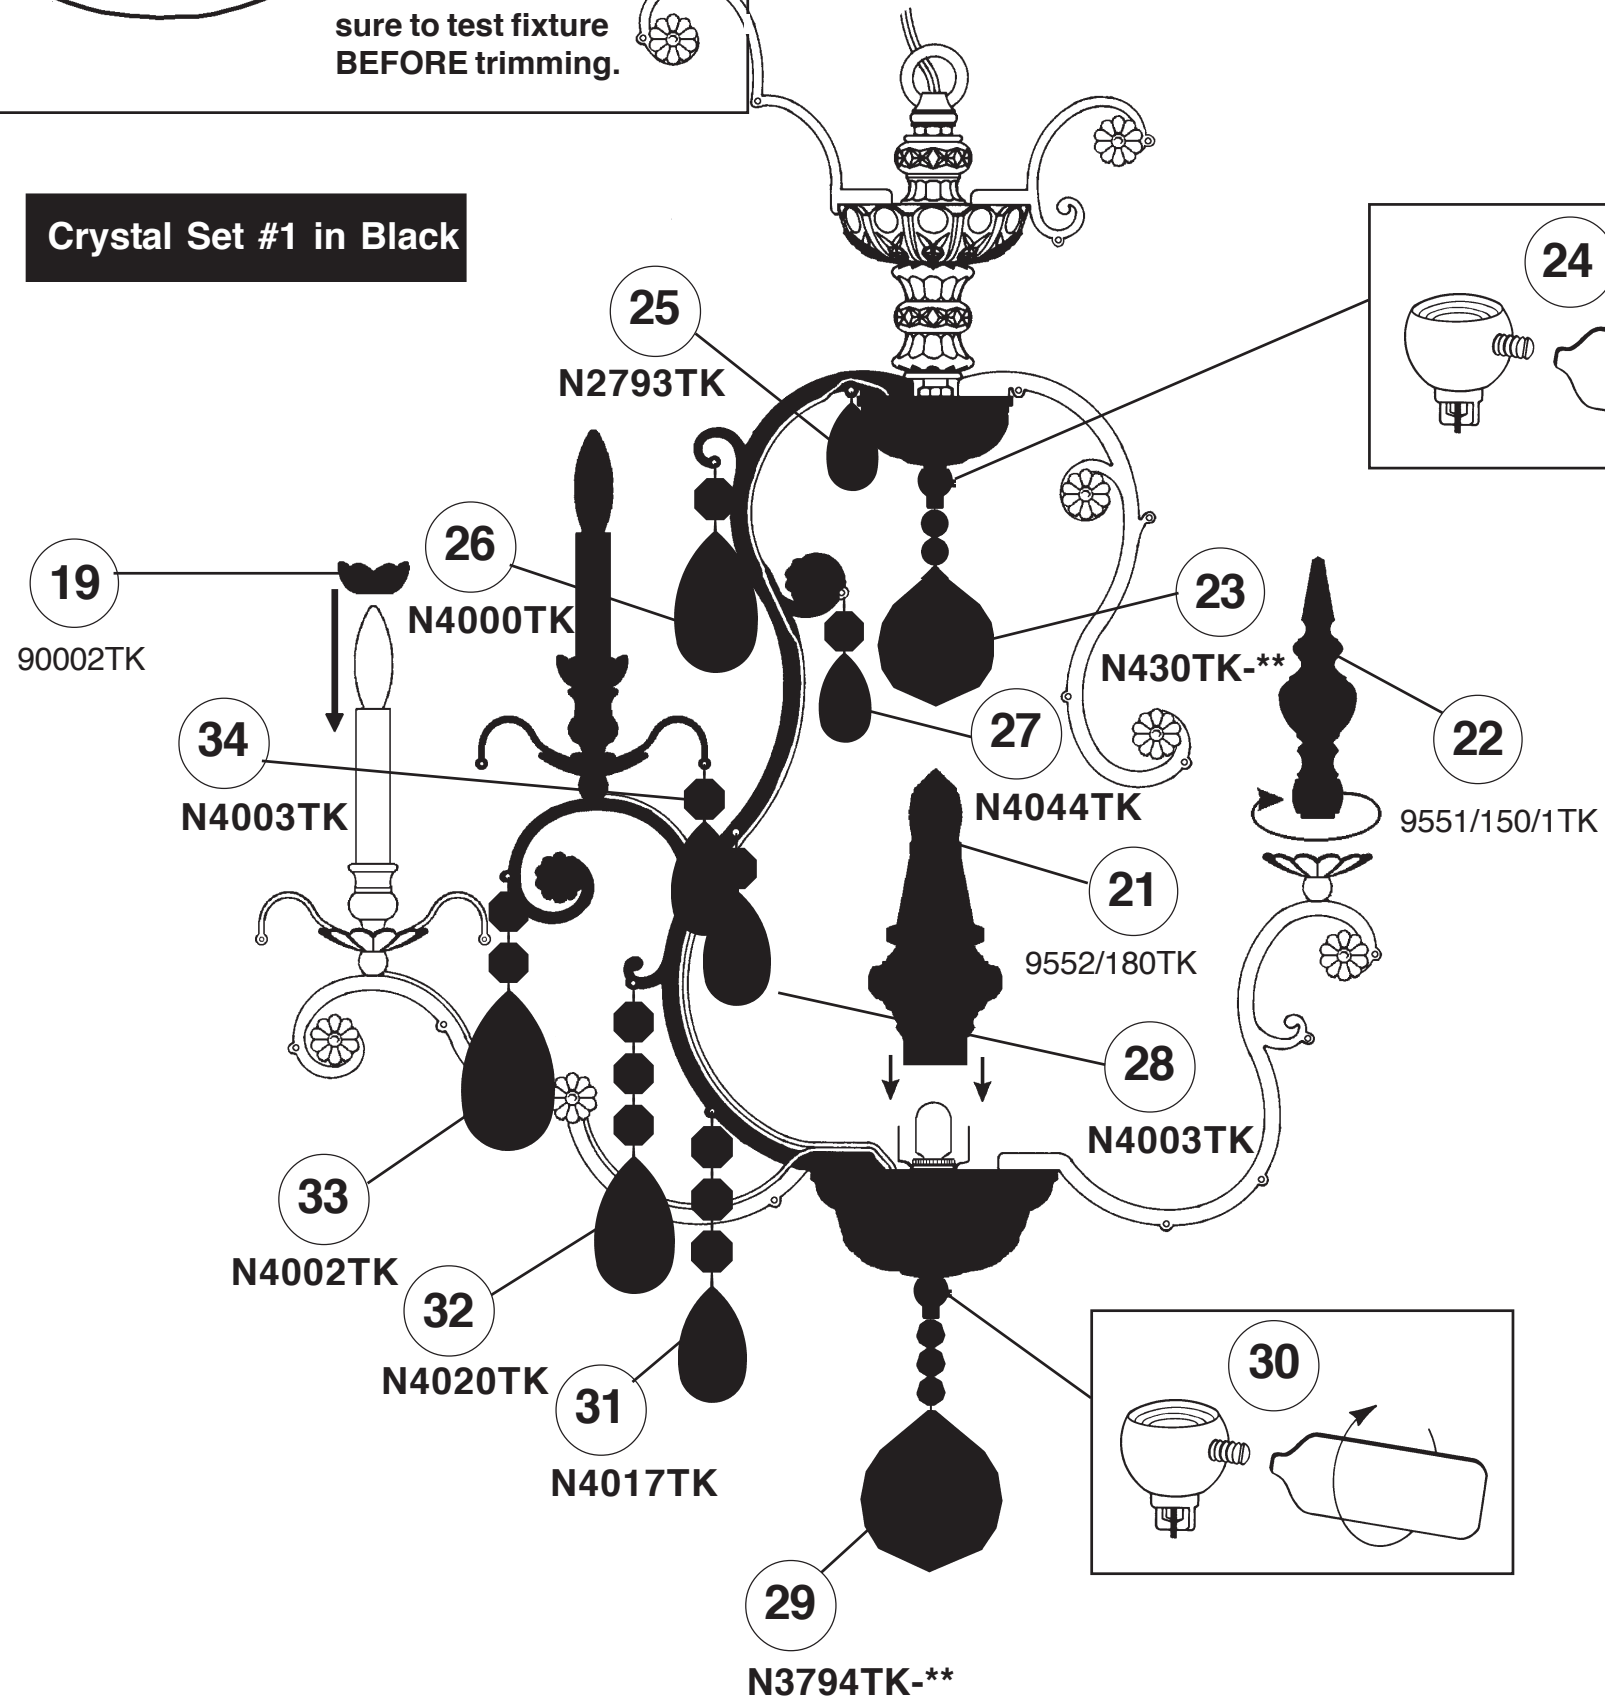

SCHONBEK®

RENAISSANCE 3772- __ __ TK

THIS DESIGN IS THE PROPRIETARY TRADE DRESS/TRADemark OF SWAROVSKILIGHTING, LTD.

12 + 1 Lights
Diameter: 32"
Body Length: 37"
Hanging Weight: 60 lbs.

SCHONBEK®

MAX 60 W	MAX 15 W	110-120 V					

SCHONBEK® is a member of the Swarovski group.

All electrical components must be installed by a licensed electrician in accordance with the National Electric Code and the appropriate local electrical codes.

Crystal Set #3 in Black

SET #1

SET #2

SET #3

You will need 1 - T7
15 Watts Max
(Center Light)

20

You will need 12 - B10
25 Watts Recommended
60 Watts Max

Install bulbs and be
sure to test fixture
BEFORE trimming.

Crystal Set #1 in Black

Crystal Set #2 in Black