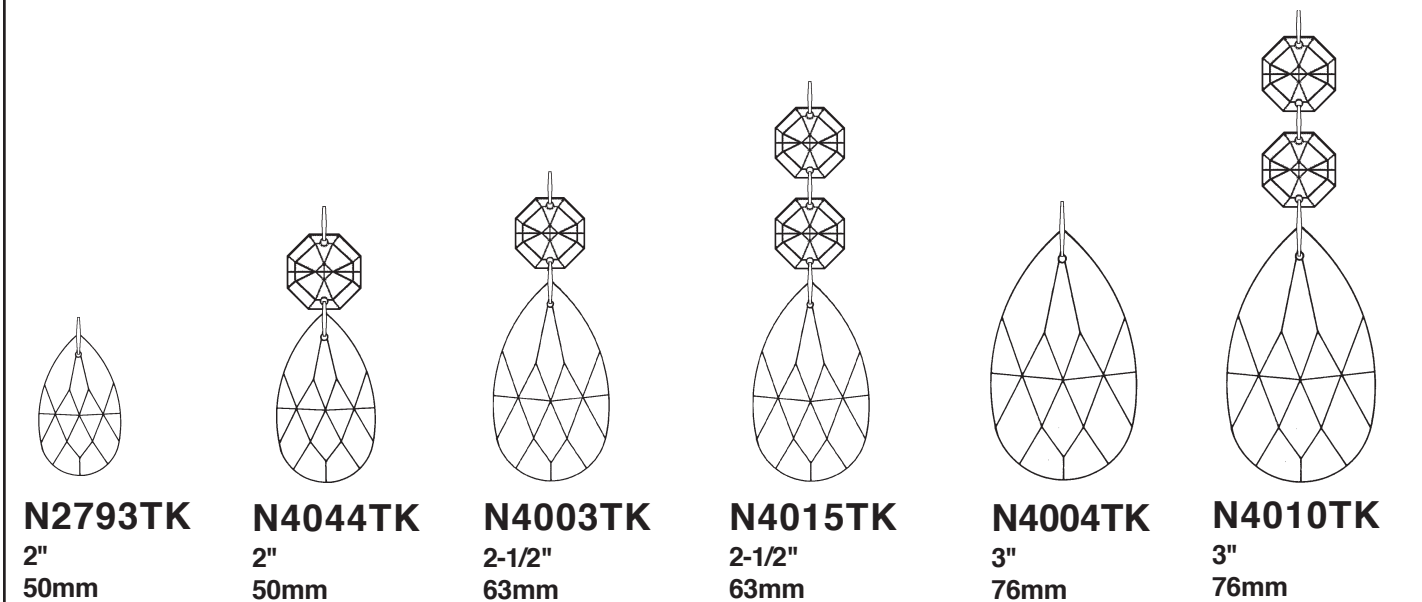

SCHONBEK®

RENAISSANCE 3772- __ __ TK

THIS DESIGN IS THE PROPRIETARY TRADE DRESS/TRADemark OF SWAROVSKILIGHTING, LTD.

12 + 1 Lights
Diameter: 32"
Body Length: 37"
Hanging Weight: 60 lbs.

SCHONBEK®

MAX 60 W	MAX 15 W	110-120 V					

Crystal Set #3 in Black

SET #1

SET #2

SET #3

You will need 1 - T7
15 Watts Max
(Center Light)

20

You will need 12 - B10
25 Watts Recommended
60 Watts Max

Install bulbs and be
sure to test fixture
BEFORE trimming.