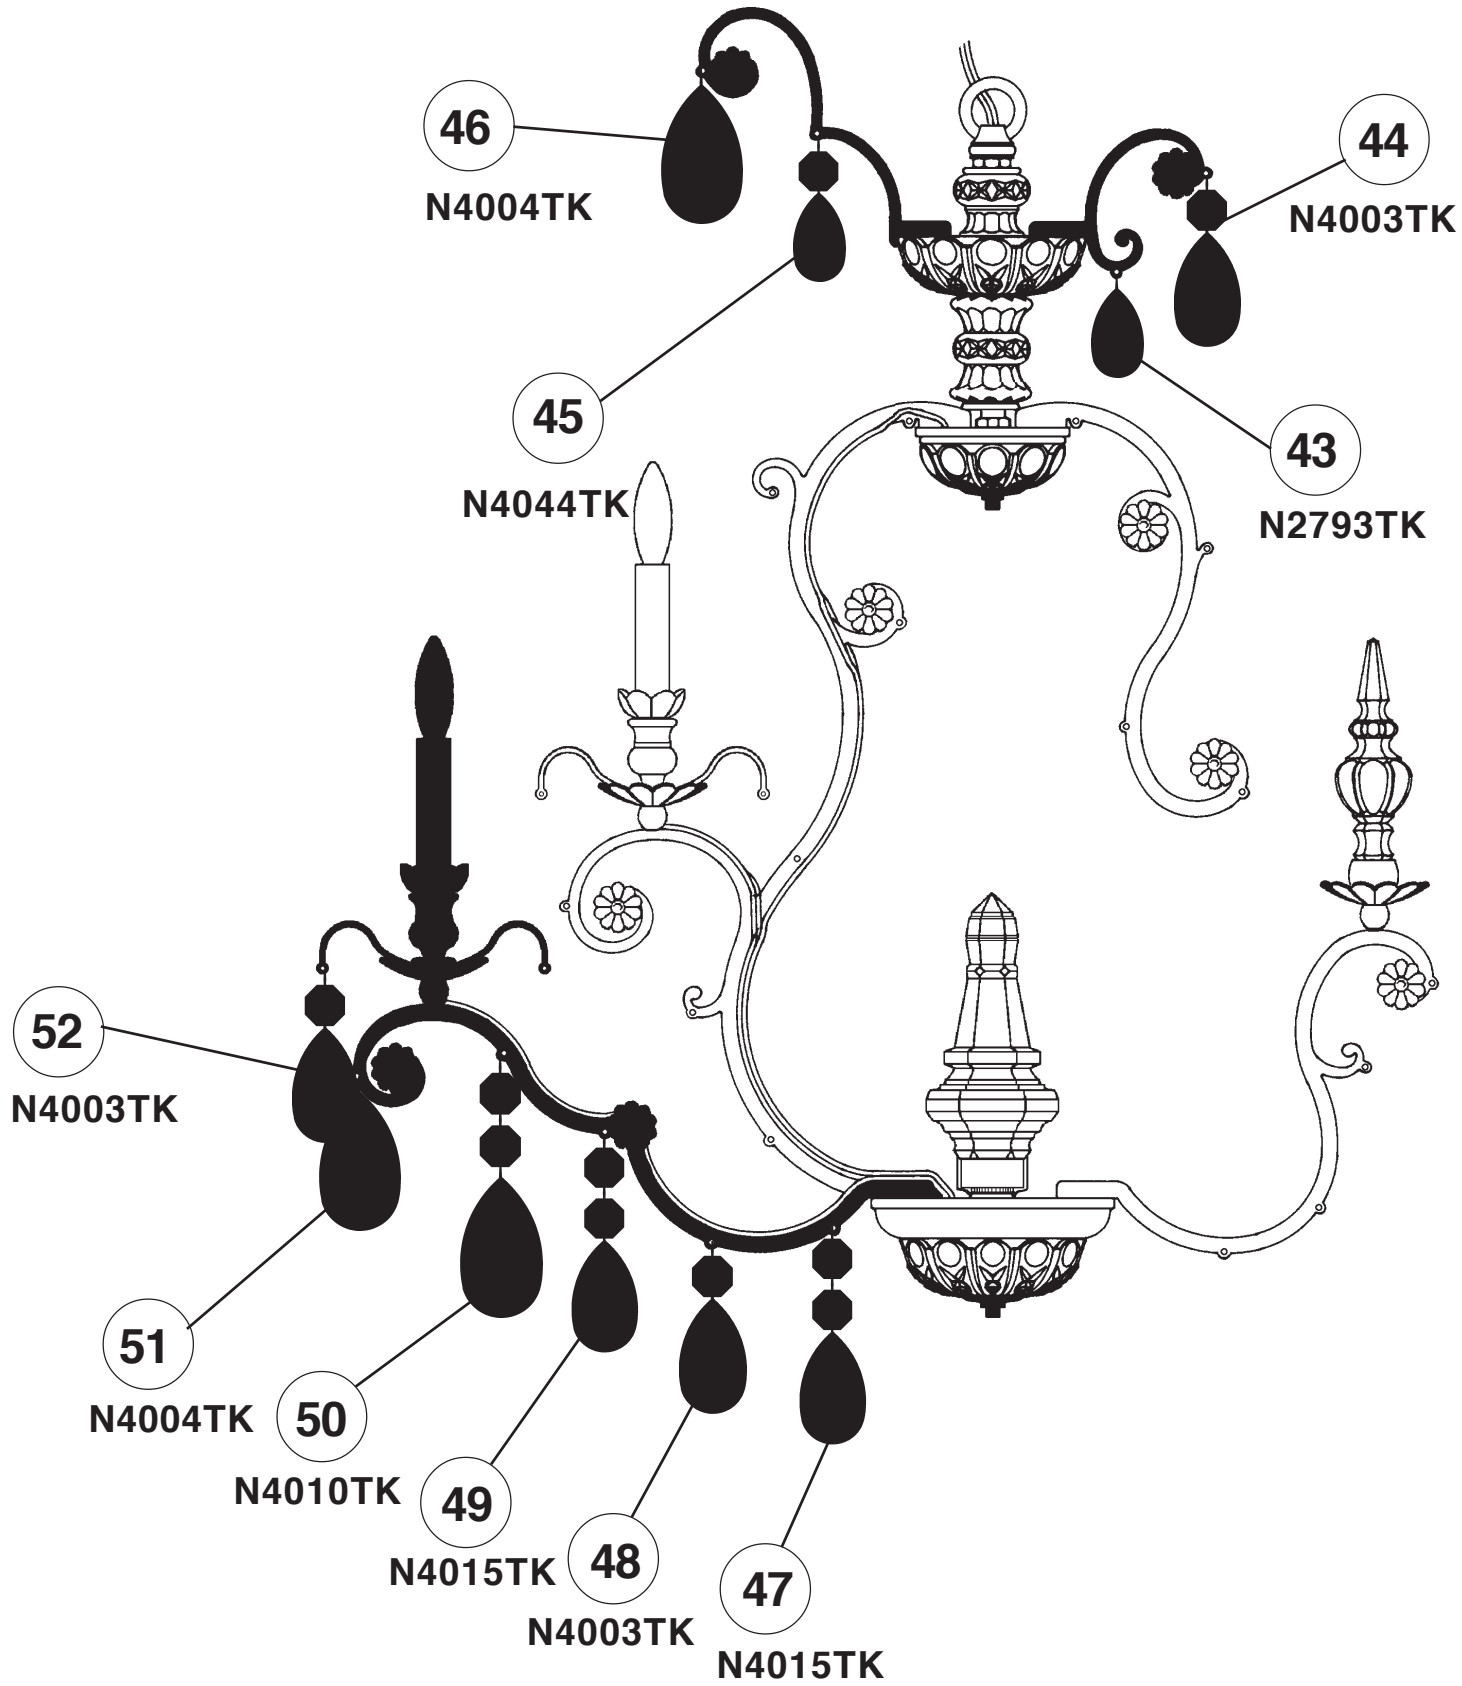

SCHONBEK®

RENAISSANCE 3772- __ __ TK

THIS DESIGN IS THE PROPRIETARY TRADE DRESS/TRADemark OF SWAROVSKILIGHTING, LTD.

12 + 1 Lights
Diameter: 32"
Body Length: 37"
Hanging Weight: 60 lbs.

SCHONBEK®

MAX 60 W	MAX 15 W	110-120 V					

SCHONBEK® is a member of the Swarovski group.

All electrical components must be installed by a licensed electrician in accordance with the National Electric Code and the appropriate local electrical codes.

Crystal Set #3 in Black

SET #1

SET #2

SET #3

You will need 1 - T7
15 Watts Max
(Center Light)

20

You will need 12 - B10
25 Watts Recommended
60 Watts Max

Install bulbs and be
sure to test fixture
BEFORE trimming.

Crystal Set #1 in Black

Crystal Set #2 in Black