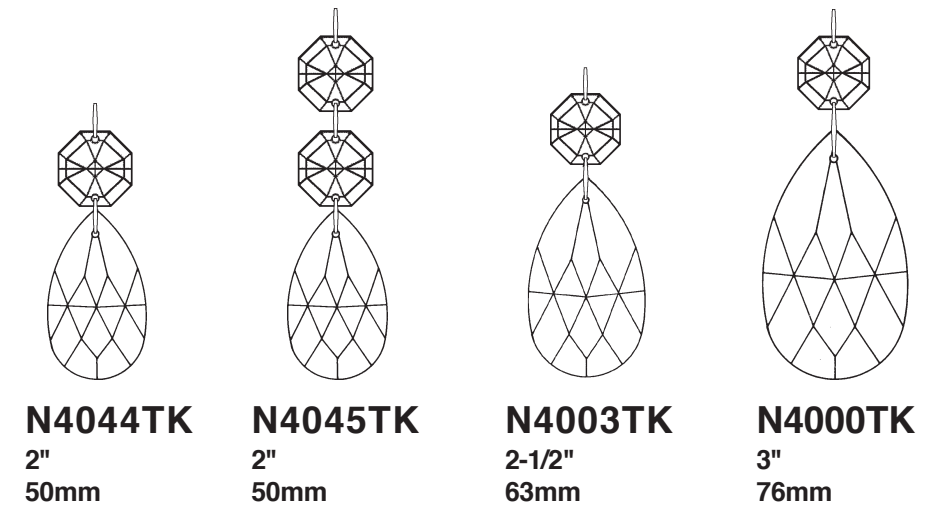

SCHONBEK®

RENAISSANCE 3772- __ __ TK

THIS DESIGN IS THE PROPRIETARY TRADE DRESS/TRADemark OF SWAROVSKILIGHTING, LTD.

12 + 1 Lights
Diameter: 32"
Body Length: 37"
Hanging Weight: 60 lbs.

SCHONBEK®

MAX 60 W	MAX 15 W	110-120 V					

Crystal Set #3 in Black

SET #1

SET #2

SET #3

You will need 1 - T7
15 Watts Max
(Center Light)

20

You will need 12 - B10
25 Watts Recommended
60 Watts Max

Install bulbs and be
sure to test fixture
BEFORE trimming.