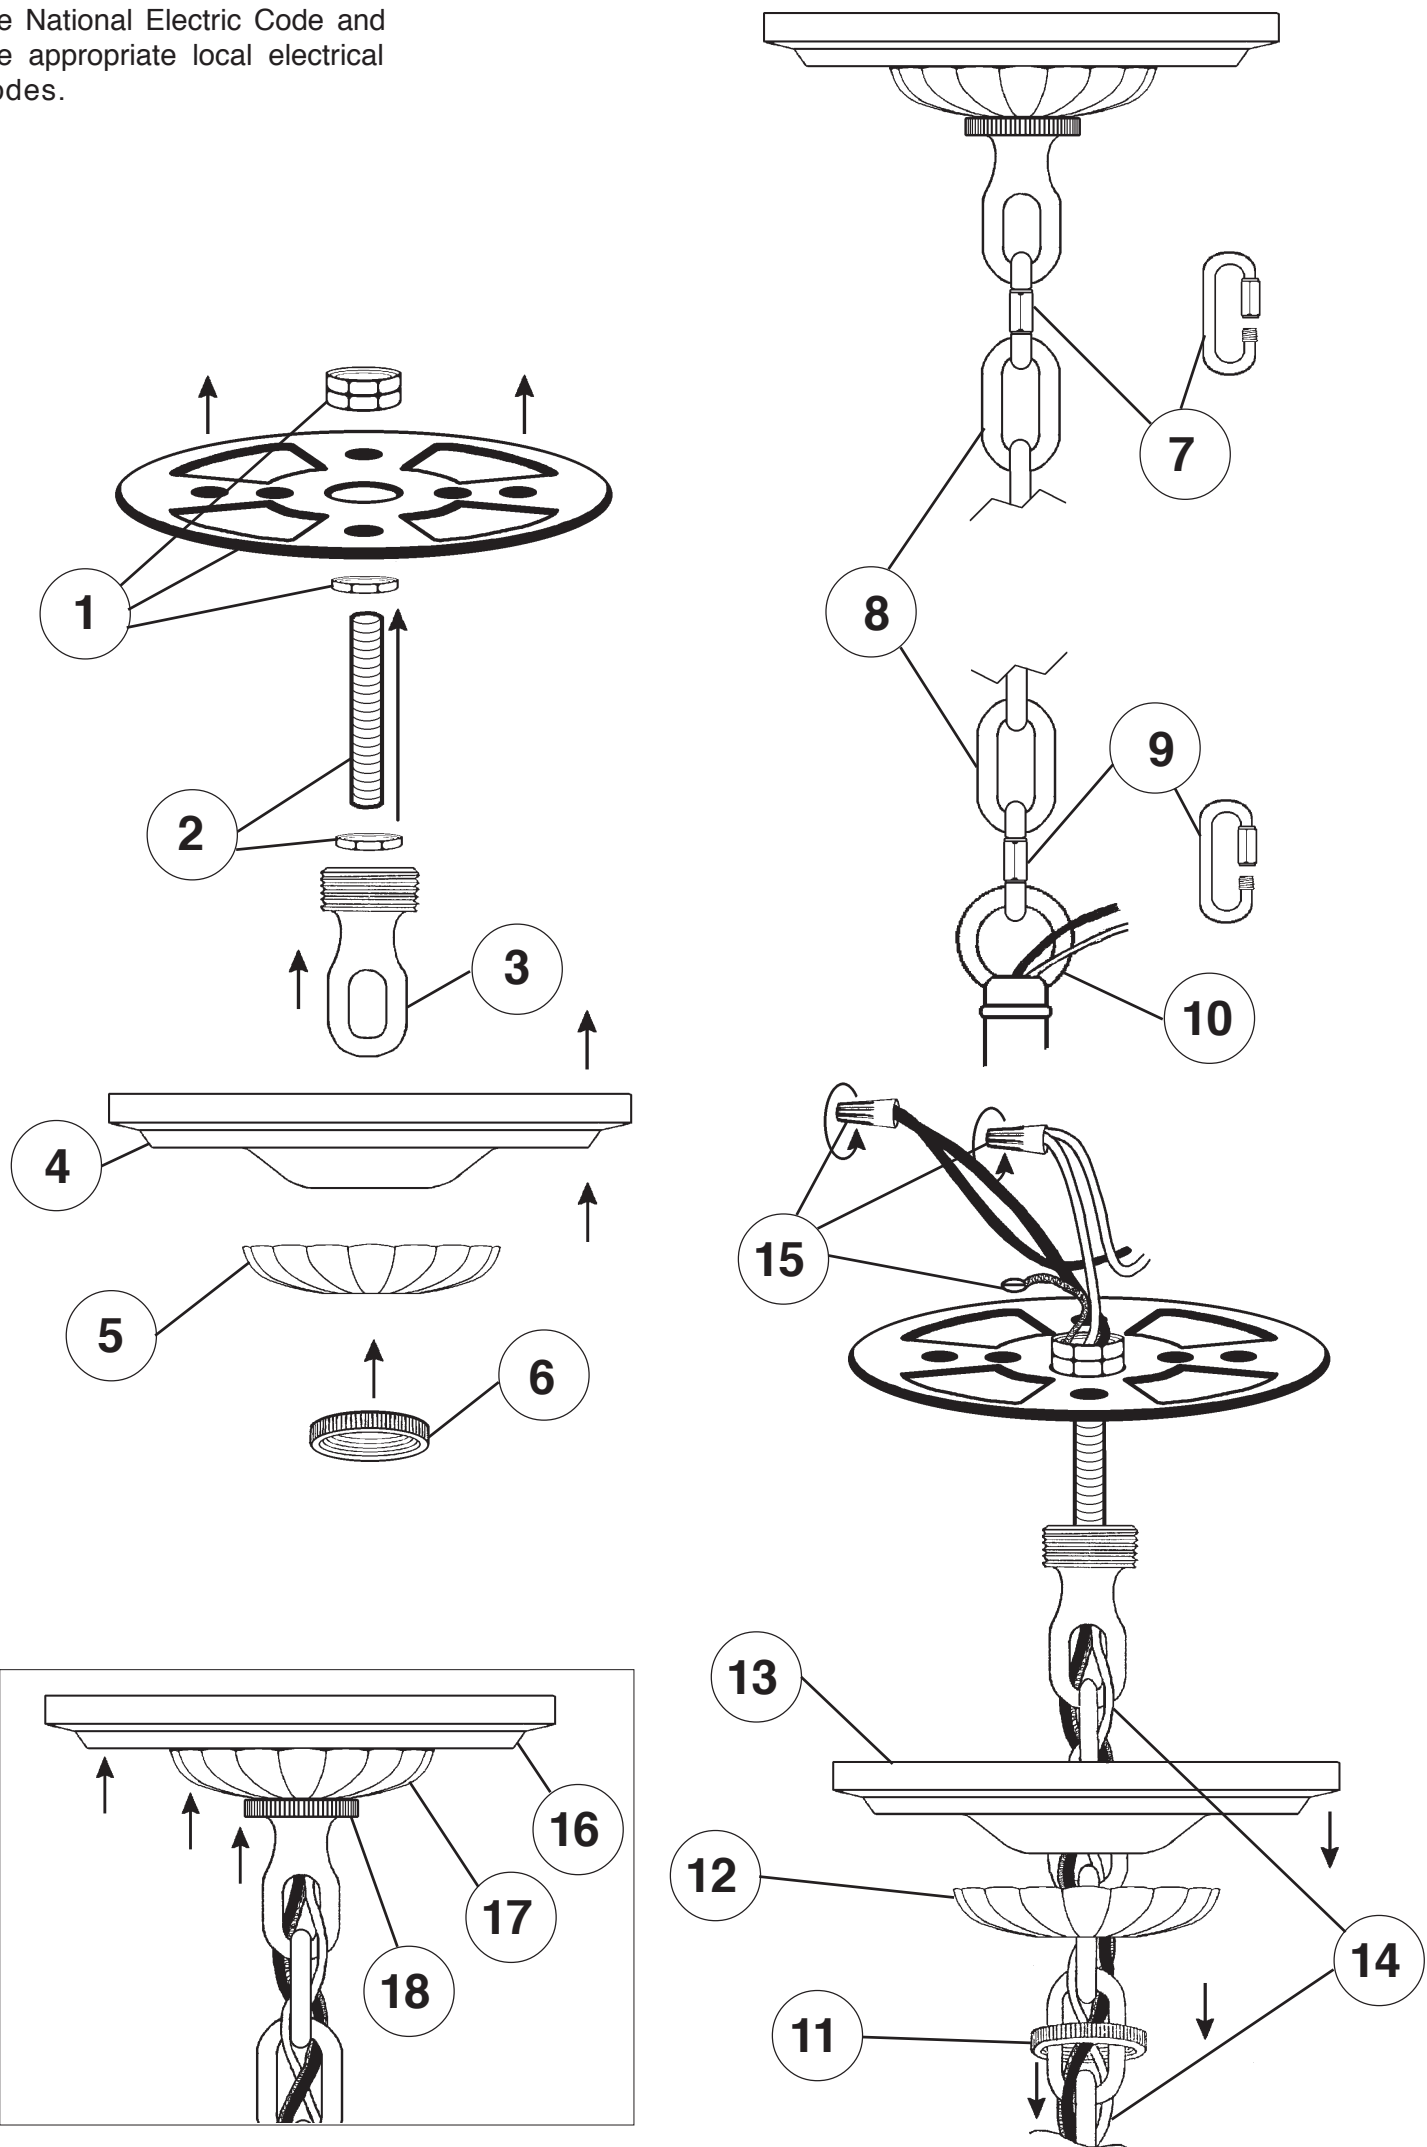

SCHONBEK®

RENAISSANCE 3772- __ __ TK

THIS DESIGN IS THE PROPRIETARY TRADE DRESS/TRADemark OF SWAROVSKILIGHTING, LTD.

12 + 1 Lights
Diameter: 32"
Body Length: 37"
Hanging Weight: 60 lbs.

SCHONBEK®

MAX 60 W	MAX 15 W	110-120 V					

Crystal Set #3 in Black

SET #1

SET #2

SET #3

You will need 1 - T7
15 Watts Max
(Center Light)

20

You will need 12 - B10
25 Watts Recommended
60 Watts Max

Install bulbs and be
sure to test fixture
BEFORE trimming.

Crystal Set #1 in Black

Crystal Set #2 in Black