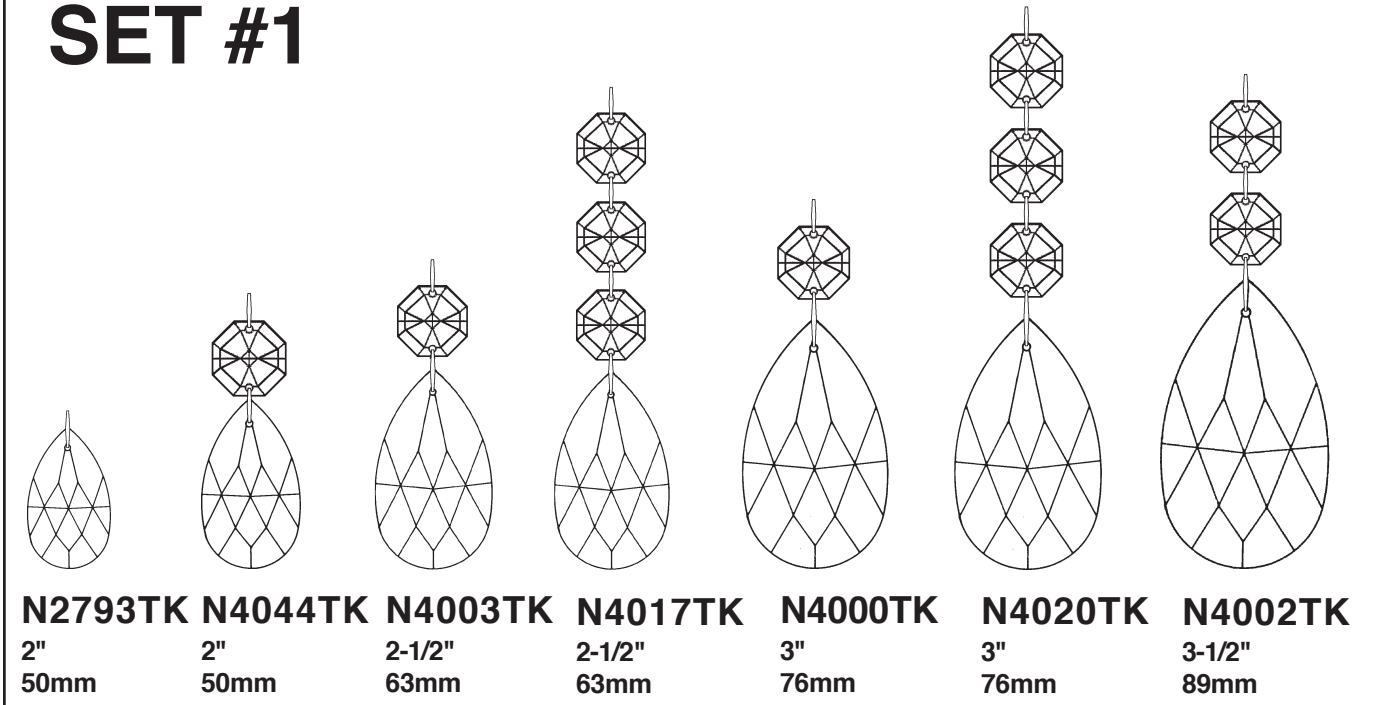

SCHONBEK®

RENAISSANCE 3772- __ __ TK

THIS DESIGN IS THE PROPRIETARY TRADE DRESS/TRADemark OF SWAROVSKILIGHTING, LTD.

12 + 1 Lights
Diameter: 32"
Body Length: 37"
Hanging Weight: 60 lbs.

SCHONBEK®

MAX 60 W	MAX 15 W	110-120 V					

Crystal Set #3 in Black

SET #1

SET #2

SET #3

You will need 1 - T7
15 Watts Max
(Center Light)

20

You will need 12 - B10
25 Watts Recommended
60 Watts Max

Install bulbs and be
sure to test fixture
BEFORE trimming.