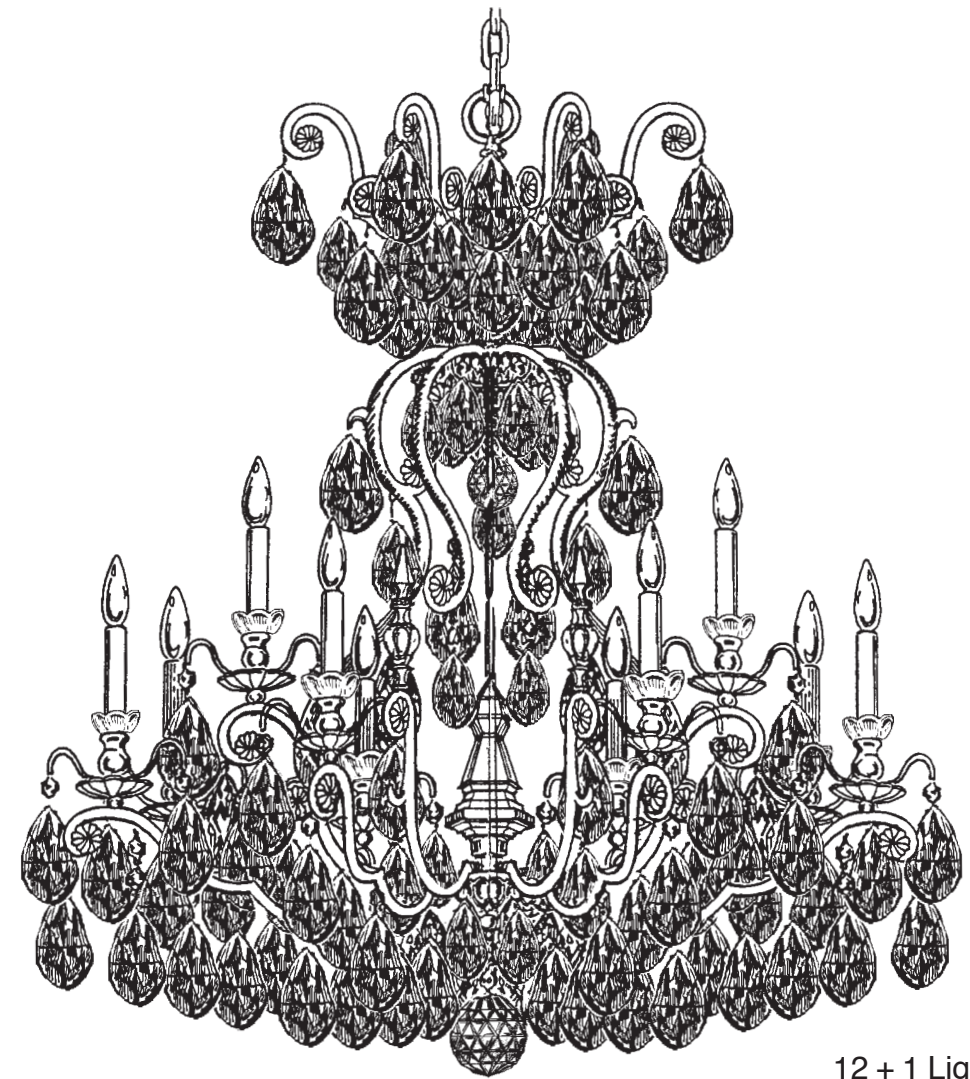

SCHONBEK®

RENAISSANCE 3772- __ __ TK

THIS DESIGN IS THE PROPRIETARY TRADE DRESS/TRADemark OF SWAROVSKILIGHTING, LTD.

12 + 1 Lights
Diameter: 32"
Body Length: 37"
Hanging Weight: 60 lbs.

SCHONBEK®

MAX 60 W	MAX 15 W	110-120 V					