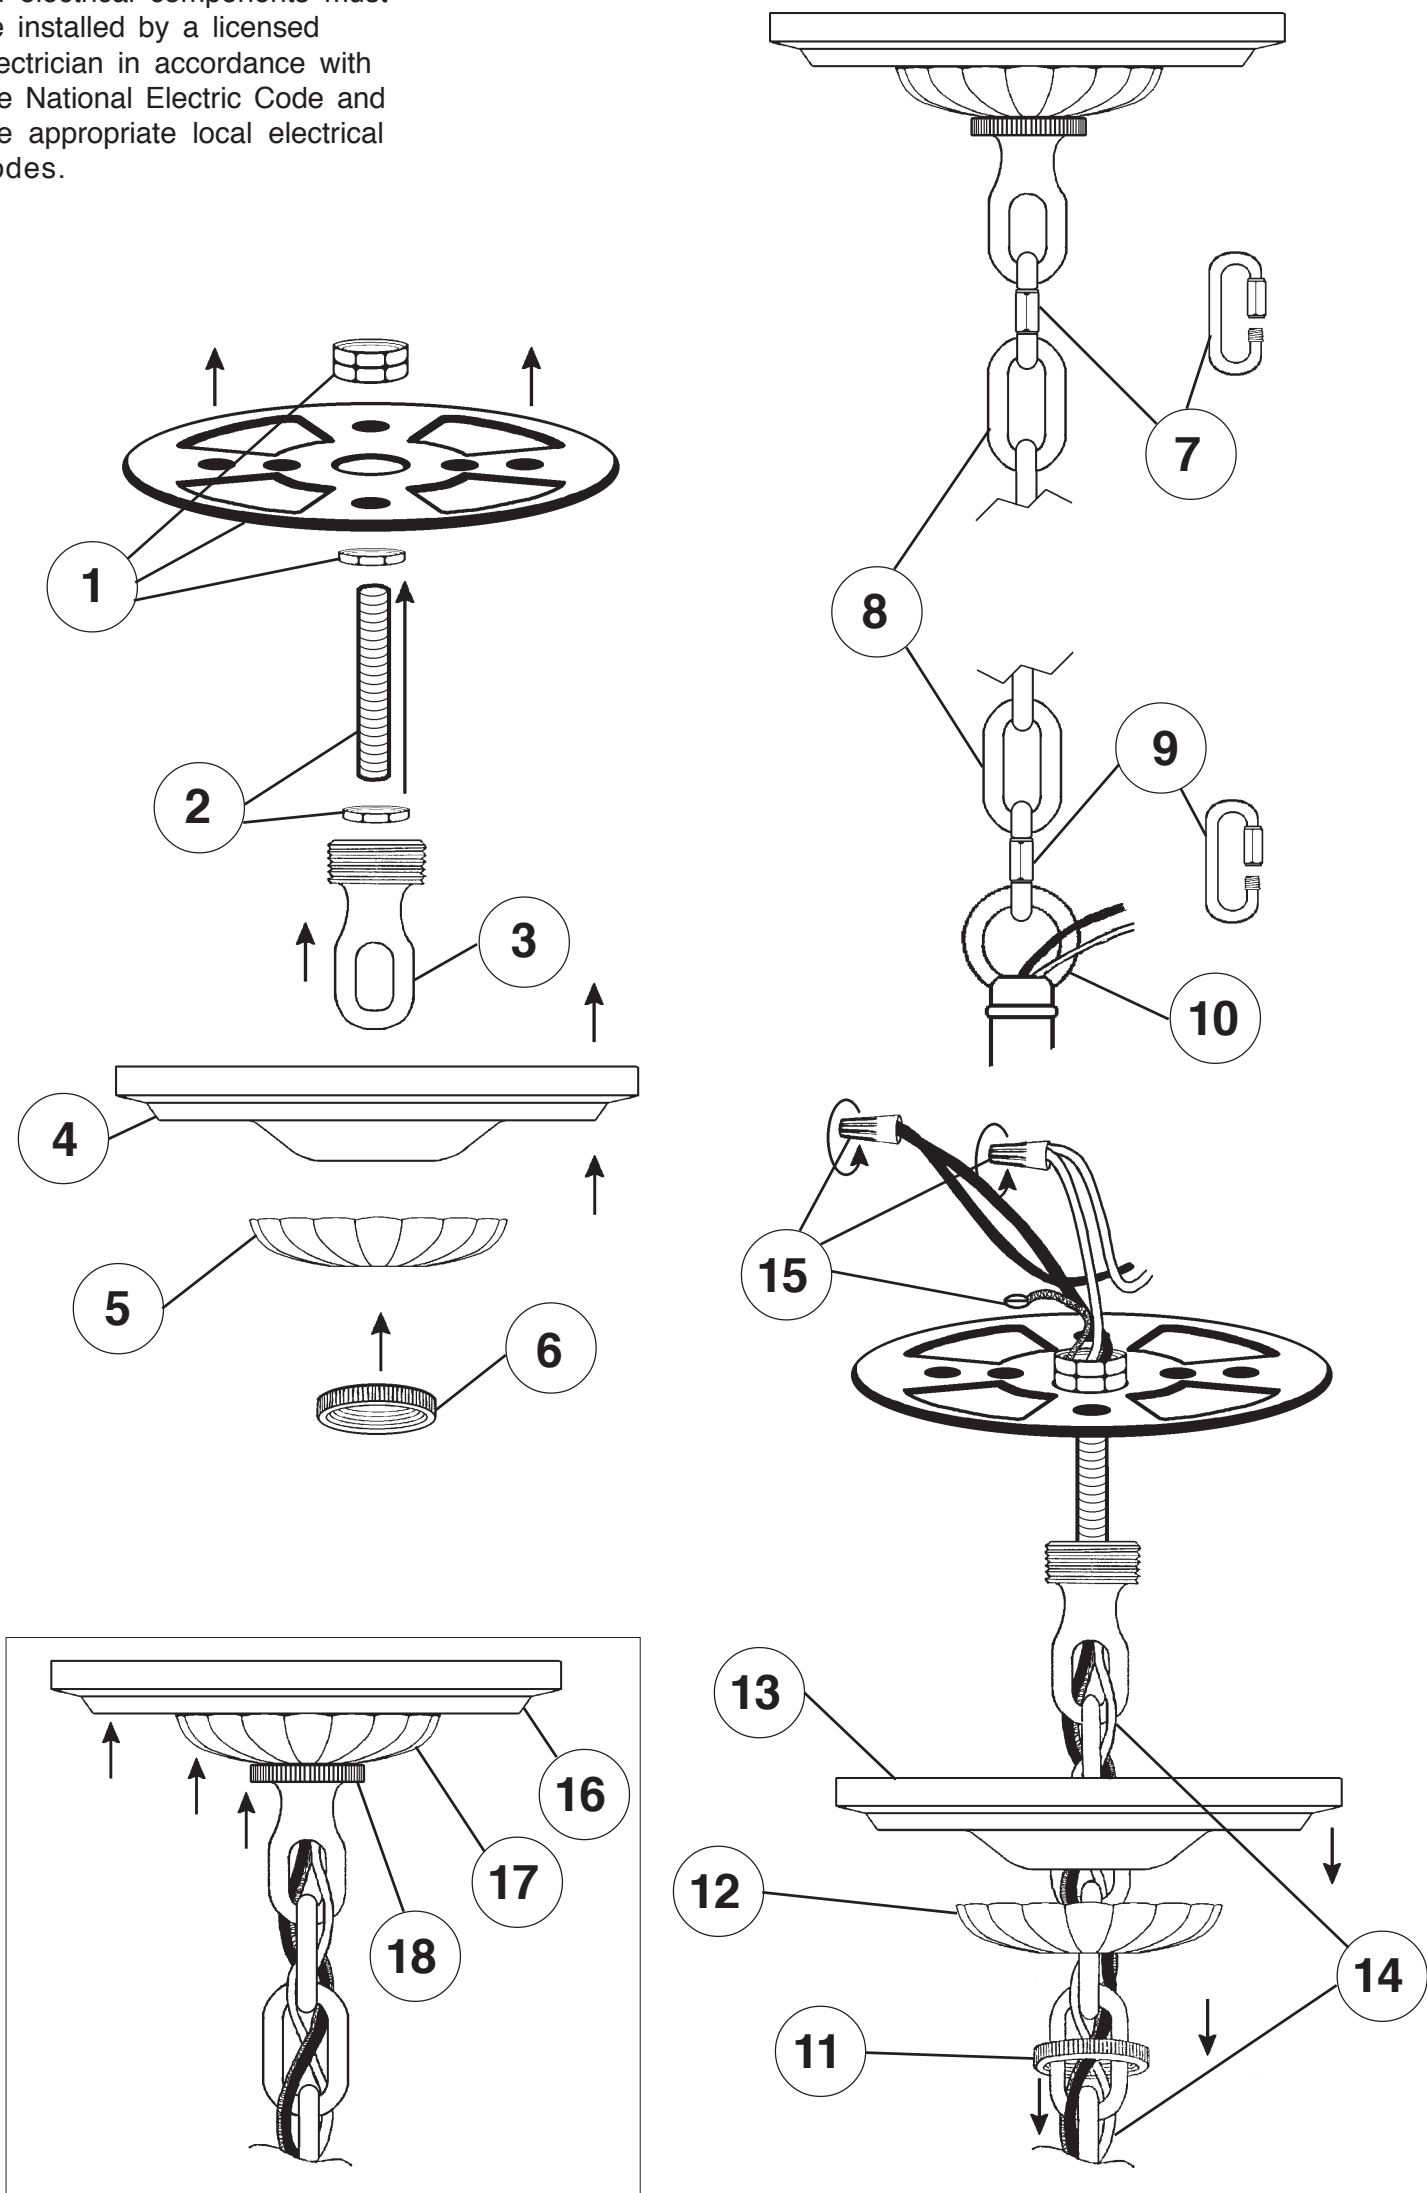

SCHONBEK®

RENAISSANCE 3792- _ _ _

THIS DESIGN IS THE PROPRIETARY TRADE DRESS/TRADemark OF SWAROVSKI LIGHTING, LTD.

18 + 1 Lights
Diameter: 40"
Body Length: 28"
Hanging Weight: 82 lbs.

SCHONBEK®

MAX 60 W	MAX 15 W	110-120 V						

Crystal Set #3 in Black

SET #1

SET #2

SET #3

You will need 1 - T7
15 Watts Max
(Center Light)

20

You will need 18 - B10
25 Watts Recommended
60 Watts Max

Install bulbs and be sure
to test fixture BEFORE
trimming.

Crystal Set #1 in Black

Crystal Set #2 in Black