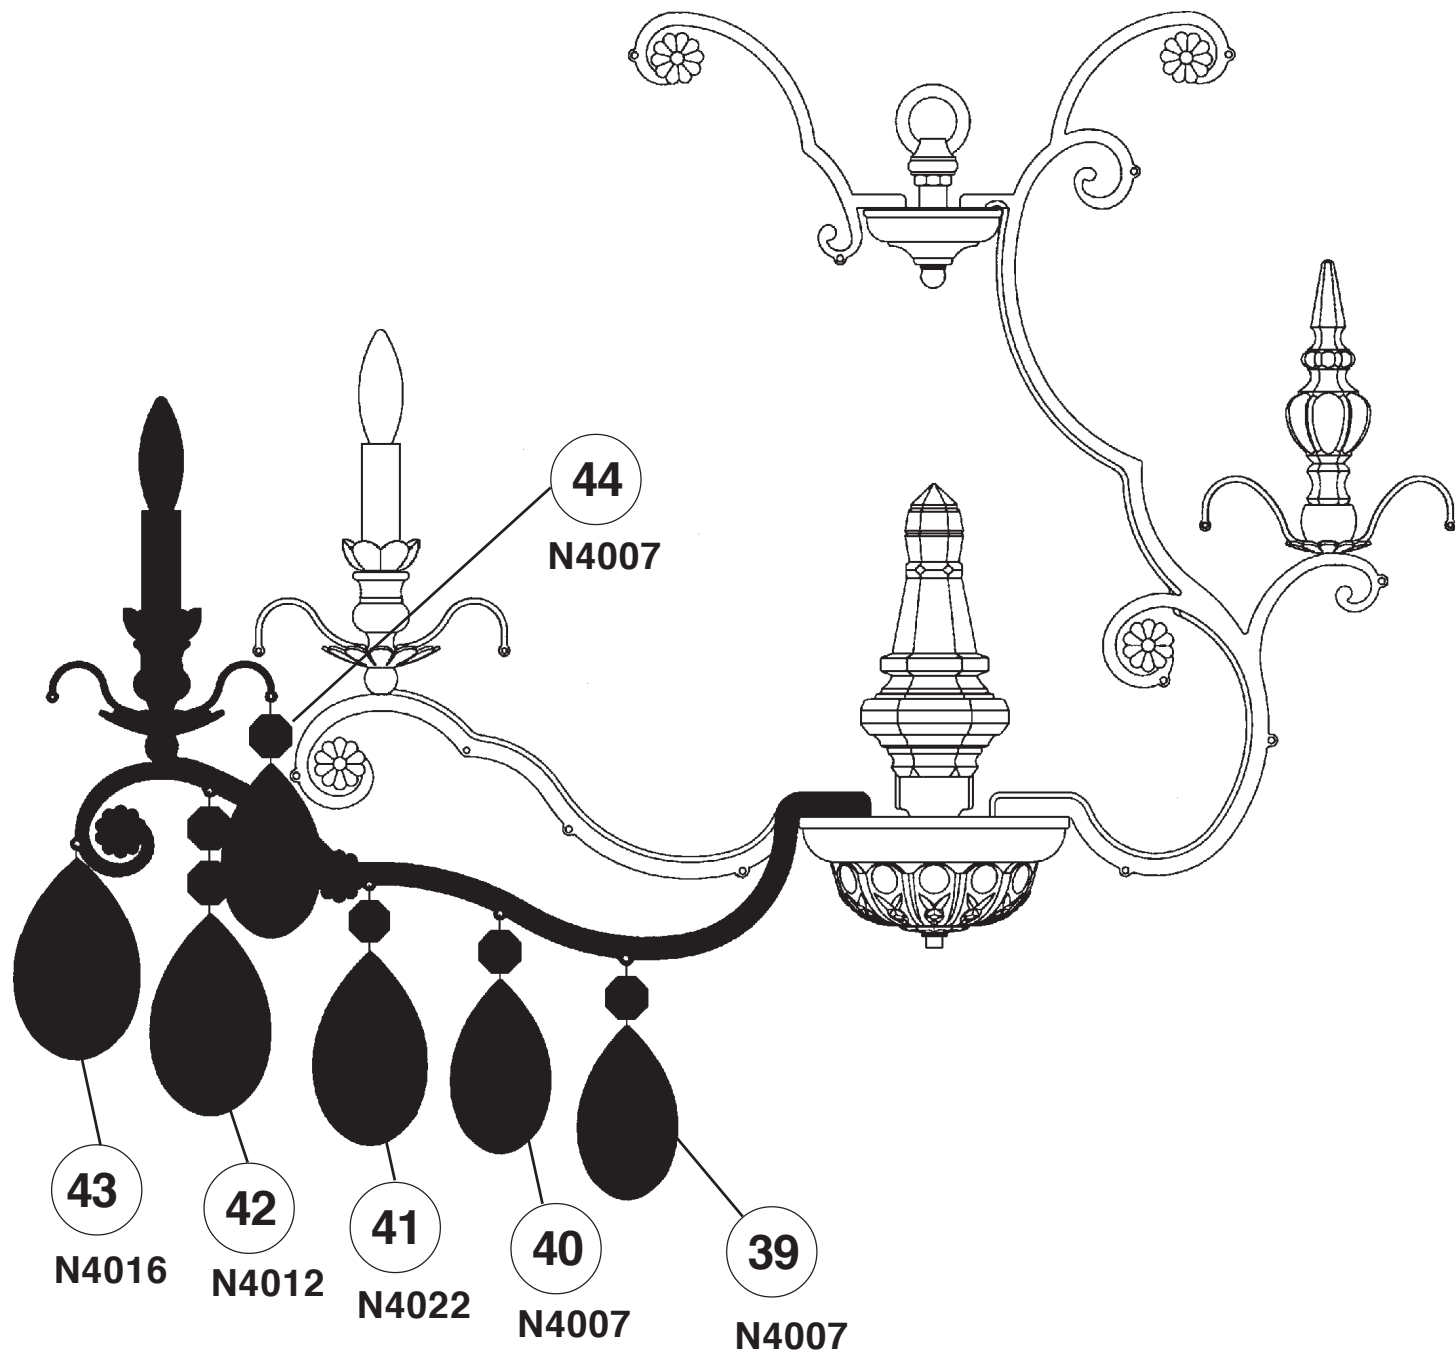

SCHONBEK®

RENAISSANCE 3792- _ _ _

THIS DESIGN IS THE PROPRIETARY TRADE DRESS/TRADemark OF SWAROVSKI LIGHTING, LTD.

18 + 1 Lights
Diameter: 40"
Body Length: 28"
Hanging Weight: 82 lbs.

SCHONBEK®

MAX 60 W	MAX 15 W	110-120 V						

SCHONBEK® is a member of the Swarovski group.

All electrical components must be installed by a licensed electrician in accordance with the National Electric Code and the appropriate local electrical codes.

Crystal Set #3 in Black

SET #1

SET #2

SET #3

You will need 1 - T7
15 Watts Max
(Center Light)

20

You will need 18 - B10
25 Watts Recommended
60 Watts Max

Install bulbs and be sure
to test fixture BEFORE
trimming.

Crystal Set #1 in Black

Crystal Set #2 in Black