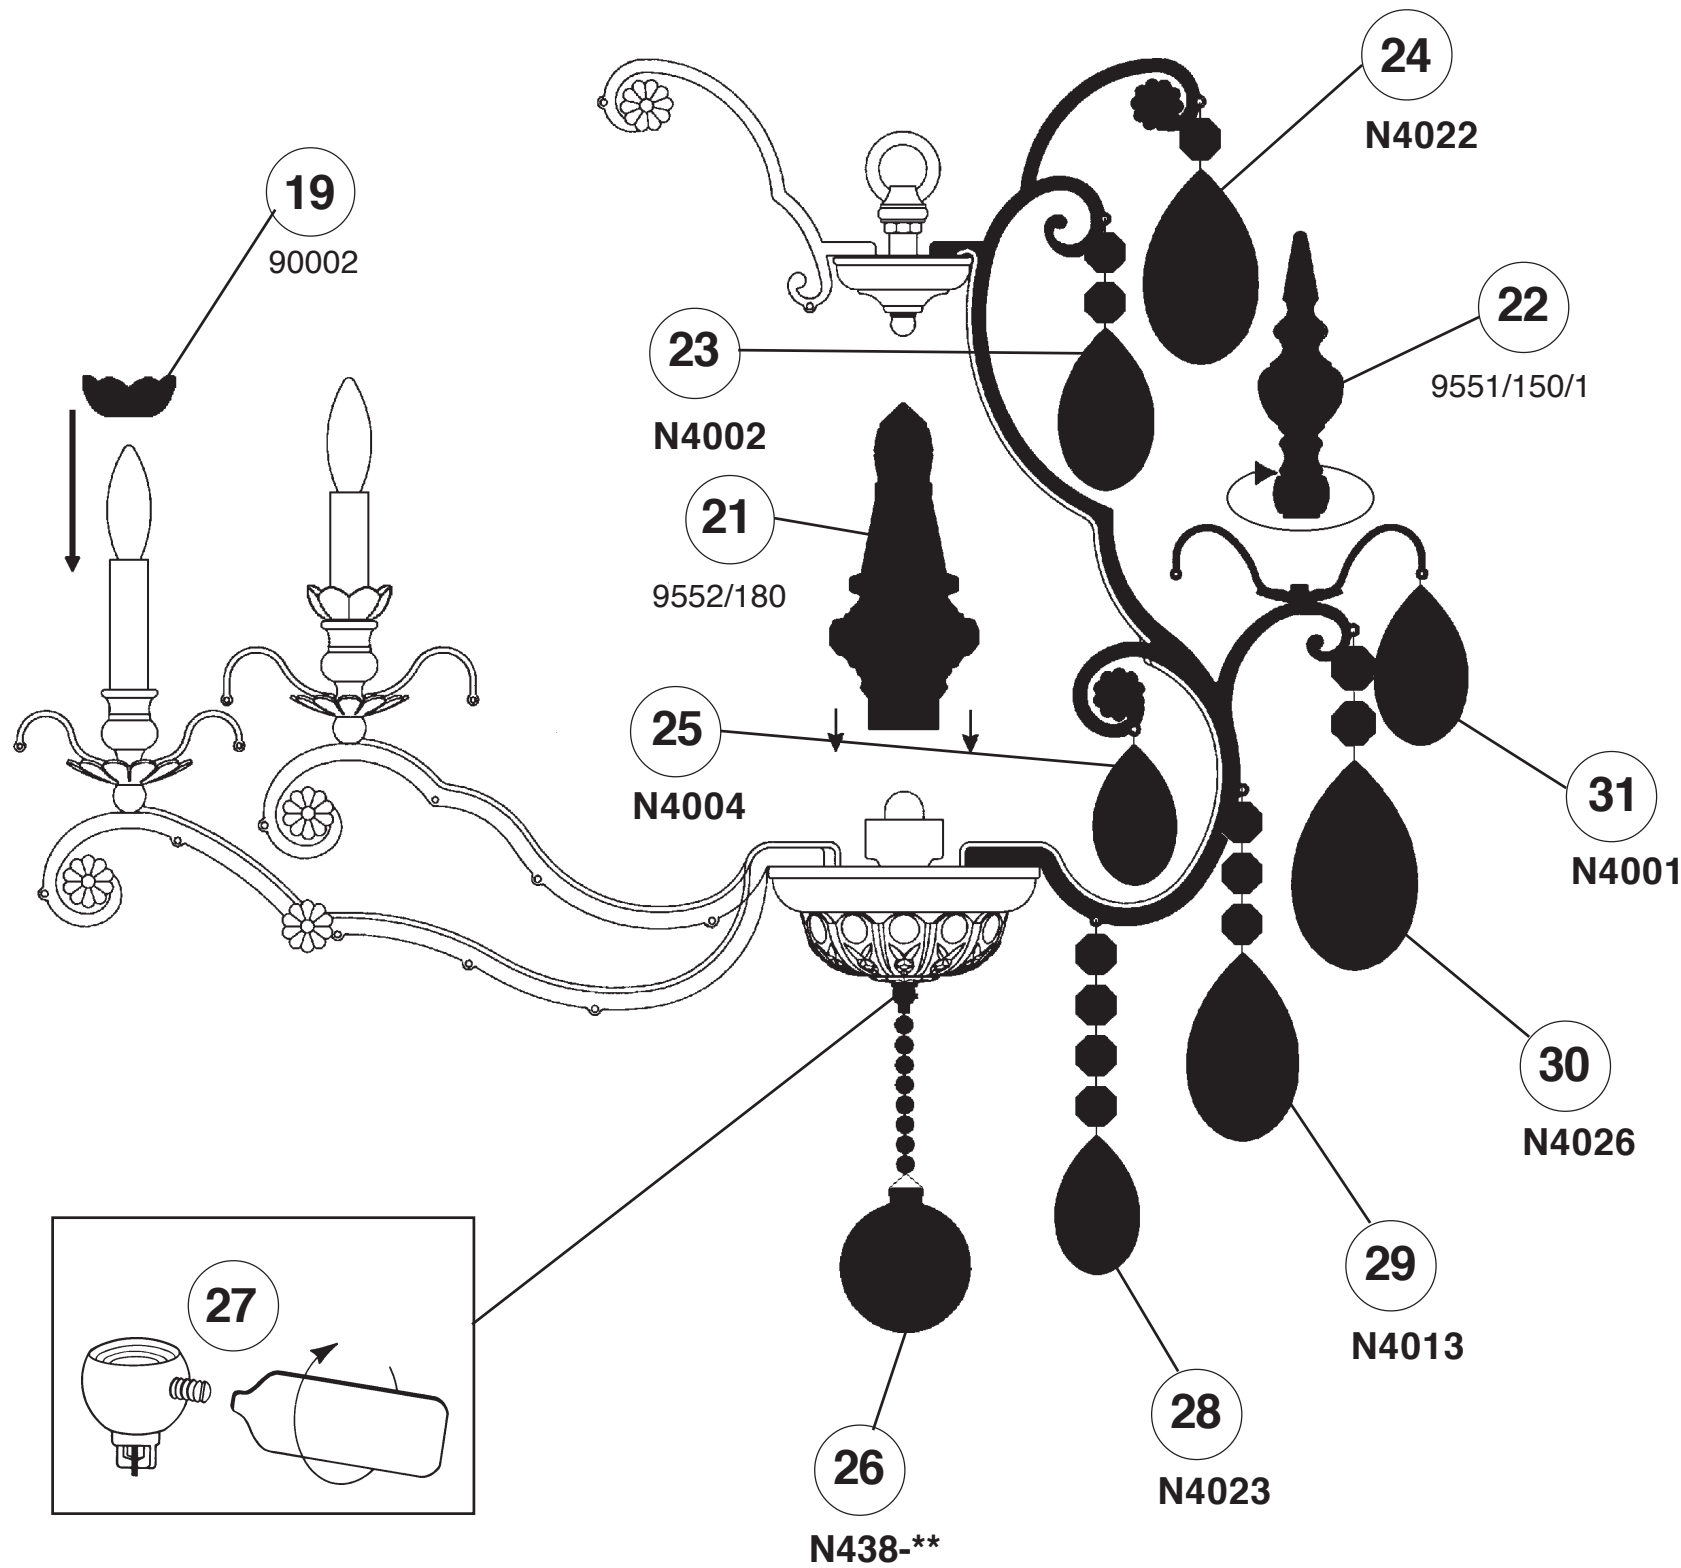

SCHONBEK®

RENAISSANCE 3792- _ _ _

THIS DESIGN IS THE PROPRIETARY TRADE DRESS/TRADemark OF SWAROVSKI LIGHTING, LTD.

18 + 1 Lights
Diameter: 40"
Body Length: 28"
Hanging Weight: 82 lbs.

SCHONBEK®

MAX 60 W	MAX 15 W	110-120 V						

SCHONBEK® is a member of the Swarovski group.

All electrical components must be installed by a licensed electrician in accordance with the National Electric Code and the appropriate local electrical codes.

Crystal Set #3 in Black

SET #1

SET #2

SET #3

You will need 1 - T7
15 Watts Max
(Center Light)

20

You will need 18 - B10
25 Watts Recommended
60 Watts Max

Install bulbs and be sure
to test fixture BEFORE
trimming.

Crystal Set #1 in Black

Crystal Set #2 in Black