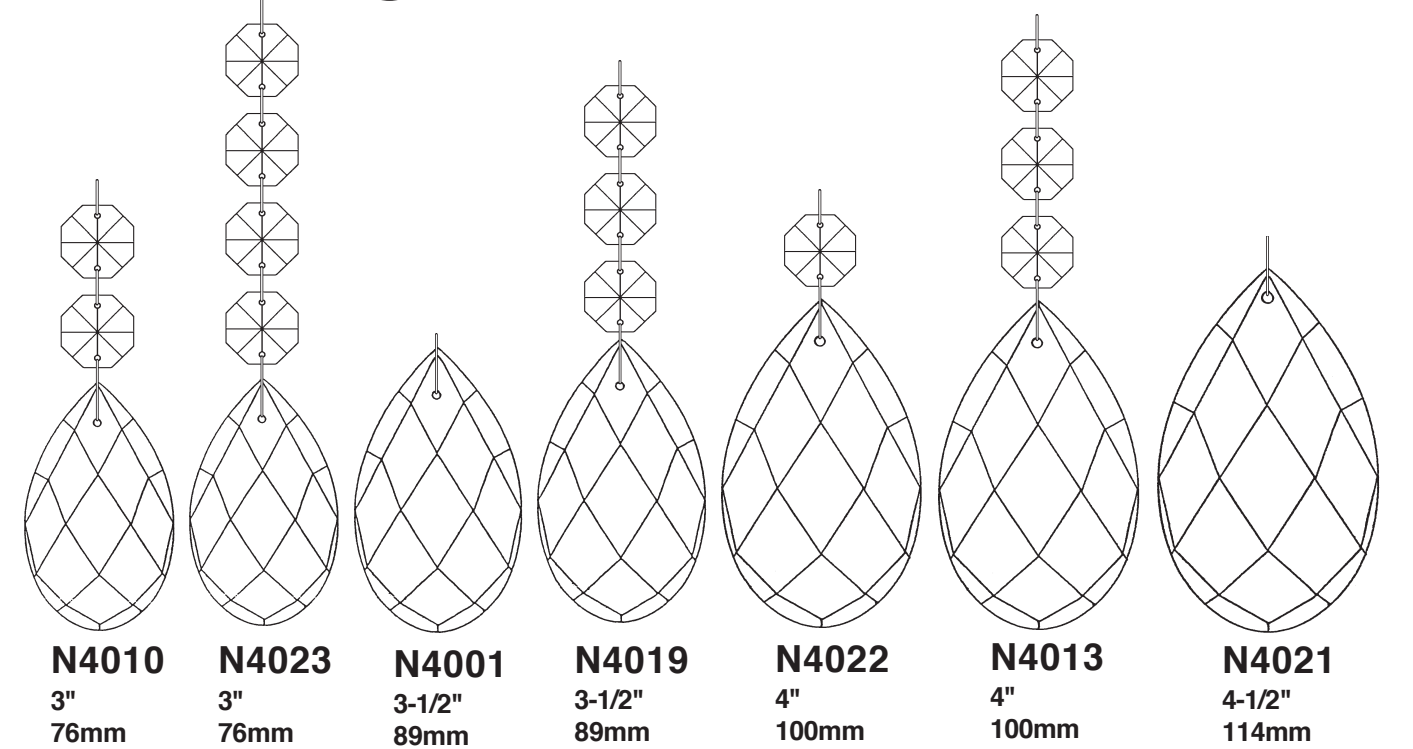

SCHONBEK®

RENAISSANCE 3792- _ _ _

THIS DESIGN IS THE PROPRIETARY TRADE DRESS/TRADemark OF SWAROVSKI LIGHTING, LTD.

18 + 1 Lights
Diameter: 40"
Body Length: 28"
Hanging Weight: 82 lbs.

SCHONBEK®

MAX 60 W	MAX 15 W	110-120 V						

Crystal Set #3 in Black

SET #1

SET #2

SET #3

You will need 1 - T7
15 Watts Max
(Center Light)

20

You will need 18 - B10
25 Watts Recommended
60 Watts Max

Install bulbs and be sure
to test fixture BEFORE
trimming.