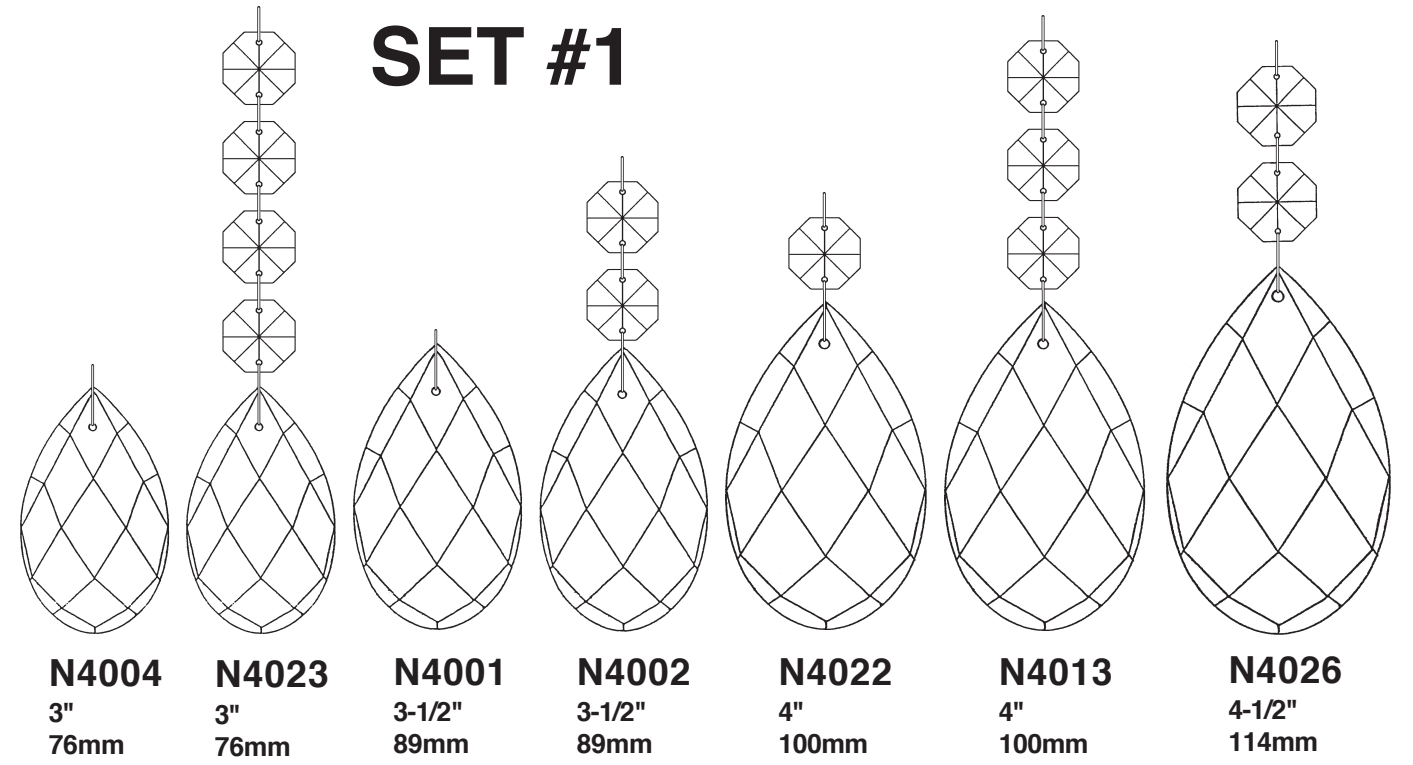

SCHONBEK®

RENAISSANCE 3792- _ _ _

THIS DESIGN IS THE PROPRIETARY TRADE DRESS/TRADemark OF SWAROVSKI LIGHTING, LTD.

18 + 1 Lights
Diameter: 40"
Body Length: 28"
Hanging Weight: 82 lbs.

SCHONBEK®

MAX 60 W	MAX 15 W	110-120 V						

Crystal Set #3 in Black

SET #1

SET #2

SET #3

You will need 1 - T7
15 Watts Max
(Center Light)

20

You will need 18 - B10
25 Watts Recommended
60 Watts Max

Install bulbs and be sure
to test fixture BEFORE
trimming.