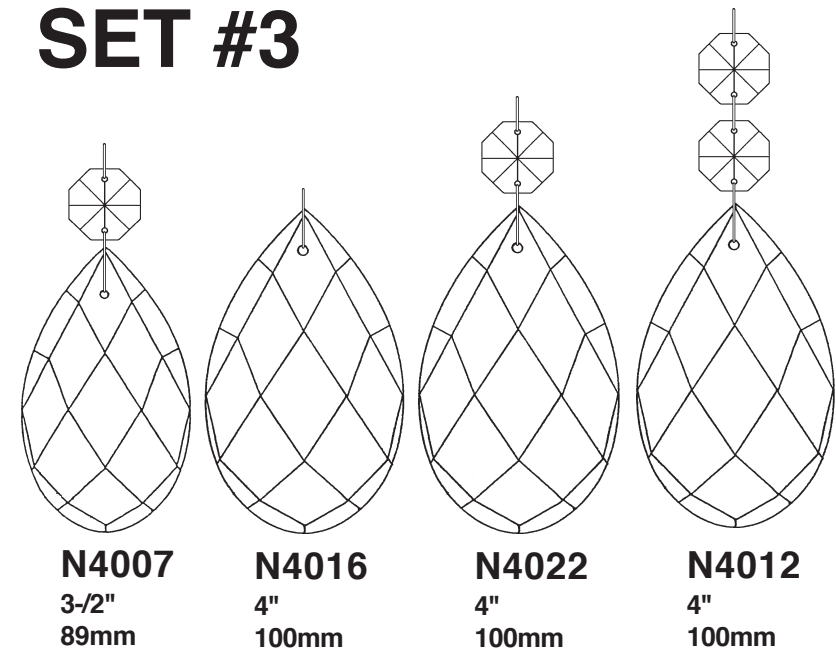

SCHONBEK®

RENAISSANCE 3792- _ _ _

THIS DESIGN IS THE PROPRIETARY TRADE DRESS/TRADemark OF SWAROVSKI LIGHTING, LTD.

18 + 1 Lights
Diameter: 40"
Body Length: 28"
Hanging Weight: 82 lbs.

SCHONBEK®

MAX 60 W	MAX 15 W	110-120 V						

Crystal Set #3 in Black

SET #1

SET #2

SET #3

You will need 1 - T7
15 Watts Max
(Center Light)

20

You will need 18 - B10
25 Watts Recommended
60 Watts Max

Install bulbs and be sure
to test fixture BEFORE
trimming.