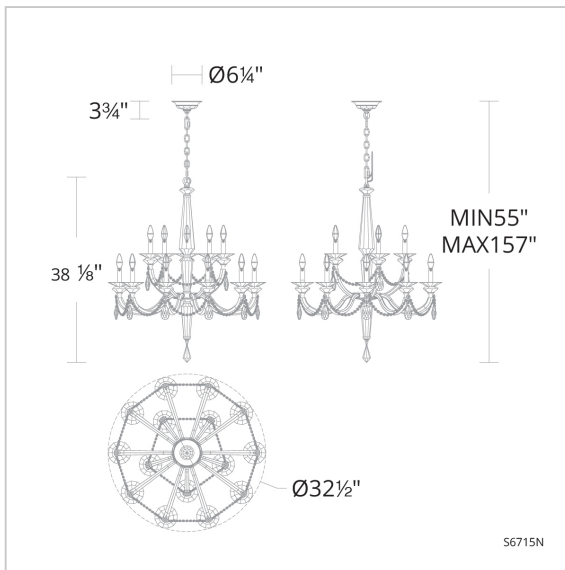

# Verona

S6715

## LINE DRAWING

## DESCRIPTION

Modern symmetry. With a clearly defined, Romanesque form composed of Schonbek Radiance crystal, faceted central columns hold simple curving, lustrous metal arms whose matching candelabra bases sit within elegant crystal bobeches. A beaded swag sparkles around its edge, adding a touch of whimsy.

## SPECIFICATIONS

**Light Source  
Standards**

Incandescent  
UL/cUL

Model	Finish	Crystal	# of Lights	Voltage	Height	Width
S6715	- 76	R	15 Lights	120 VAC	38.1"	32.5"
	- 23					
	- 26					
	- 51					
	- 48					
	- 22					