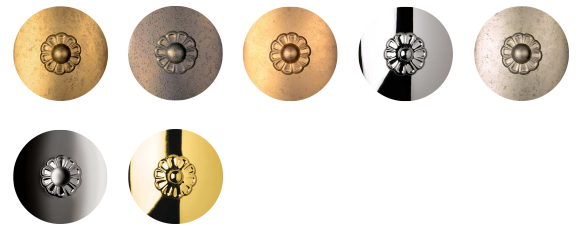

CENTURY - SCHONBEK

1703

The ultimate heirloom chandelier, regal and refined, timeless and classic. A masterpiece of cascading crystals with an intricately cut crystal column, Century is fit for a ballroom, a stately dining room or a grand residence.

OPTIONS

Heritage Crystal (H)

-22, -23, -26, -40, -48, -49, -211

MORE CENTURY

1701	1702	1704
1705	1707	1709
1712	1716	1718
1829		

- SWAROVSKI-LIGHTING.COM/SCHONBEK
- [VIEW](#)
- [CONNECT](#)
- [WHERE TO BUY](#)

SPECIFICATIONS

Width/Length:	13in / 33cm
↕ Height:	17.5in / 44cm
↔ Depth/Extension:	6in / 15cm
🏠 Hang Weight:	4lbs / 1.8kg
Tier Count:	2
Light Source:	Incandescent Bulb
Bulb Count:	3
Bulb Info:	(3) E12, 60 MAX, B10**