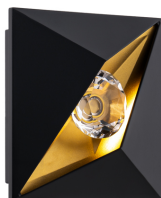

Mythical

BWSW11307